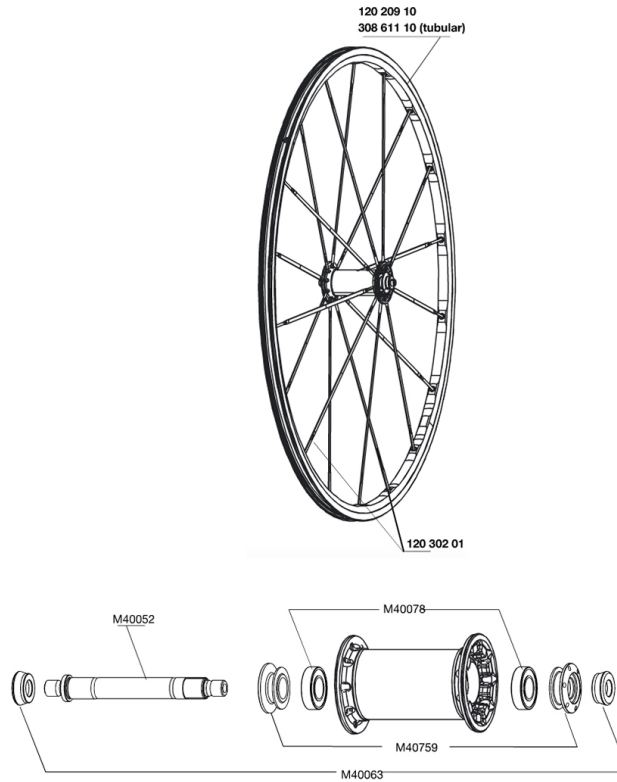

REFERENCES WHEELS

112018	KSYRIUM SR FRT	307562	KSYRIUM SR TUBULAR FRT
112021	KSYRIUM SR M10 PR	307565	KSYRIUM SR TUBULAR/M10 PR
112022	KSYRIUM SR ED11 PR	307566	KSYRIUM SR TUBULAR/ED11 PR

RIMS

&NBSP;:

12020910	FRONT KSYRIUM SR RIM
30861110	FRONT KSYRIUM SR TUBULAR RIM

SPOKES

12030201	KIT 12 FT KSYRIUM SLR/SR/SL 11 BLK SPK 285mm
----------	--

HUB SHELLS

M40052	FRONT HUB AXLE
M40078	FRONT HUB BEARINGS 6901 x 2
M40063	2 FRONT AXLE FORK SUPPORT

MAVIC *Ksyrium SR*

Specifications

WHEEL WEIGHTS