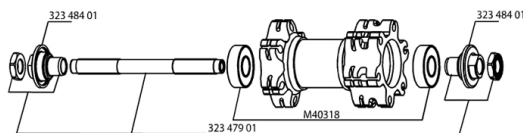

**REFERENCES WHEELS**

117786 CROSSRIDE UB/D011D6TSilvFRT

117788 CROSSRIDE UB/D011D6TSilv PR

**RIMS**

&NBSP;:

12021715 FRONT/REAR CROSSRIDE UB DISC 11 RIM

**SPOKES**

99689201 12 SPOKES CROSSRIDE UB/DISC 09 262mm

**HUB SHELLS**

32348401 EXPANSIBLE BEARINGS SUPPORT

32347901 FRONT AXLE QRM UB

M40318 KIT 2 HUB BEARINGS 6001

**MAVIC** **CROSSRIDE UB/DISC 011****DELIVERED WITH**

BR101 quick releases	
Rim tape	
User guide	

**Specifications****RIMS**

- **Material** : 6106 Aluminum
- **Joint** : pinned
- **Drilling** : traditional
- **Eyelet** : H2 technology
- **Brake track** : UB Control
- **Valve hole diameter** : 8,5 mm with pop off reducer
- **Tyre** : tubetype
- **Internal width** : 19 mm
- **ETRTO size** : 559x19C
- **Recommended tyre sizes** : 1.5 to 2.3

**SPOKES**

- **Material** : steel
- **Shape** : straight pull, bladed
- **Nipples** : brass, self lock concept
- **Count** : 24 front and rear
- **Lacing** : front and rear crossed 2

**WHEEL HUB**

- **Front and rear bodies** : aluminum
- **Front and rear axle material** : steel
- QRM
- FTS-X steel