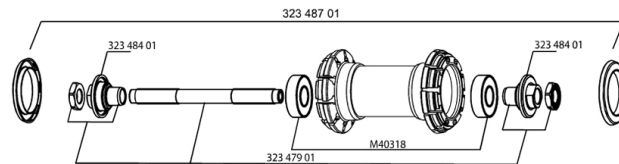

REFERENCES WHEELS

117794 CROSSRIDE UB 011 PR

117792 CROSSRIDE UB 011 FRT

RIMS

&NBSP;;

12021815 KIT FRONT/REAR CROSSRIDE UB 2011 RIM

SPOKES

99606901 KIT 10 FT/NDS CROSSRIDE UB 08 BLACK SPOKE

HUB SHELLS

32348701 HUB CAP XMAX END/KSY EQ/COSMOS

M40318 KIT 2 HUB BEARINGS 6001

32348401 EXPANSIBLE BEARINGS SUPPORT

32347901 FRONT AXLE QRM UB

MAVIC *Crossride UB***DELIVERED WITH**

BR101 quick releases	
BR101 quick releases	
Rim tape	
Rim tape	
User guide	
User guide	

Specifications**RIMS**

- **Material** : 6106 Aluminum
- **Material** : 6106 Aluminum
- **Color** : black anodized
- **Joint** : pinned
- **Drilling** : traditional
- **Joint** : pinned
- **Brake track** : UB Control
- **Drilling** : traditional
- **Eyelet** : H2 technology
- **Valve hole diameter** : 8,5 mm with pop off reducer
- **Brake track** : UB Control
- **Tyre** : tubetype
- **Internal width** : 17 mm
- **Valve hole diameter** : 8,5 mm with pop off reducer
- **Tyre** : tubetype
- **ETRTO size** : 559x17C
- **Internal width** : 17 mm
- **ETRTO size** : 559x17C
- **Recommended tyre sizes** : 1.5 to 2.3
- **Recommended tyre sizes** : 1.5 to 2.3

SPOKES

- **Material** : steel
- **Material** : steel
- **Shape** : straight pull, bladed
- **Shape** : straight pull, bladed
- **Color** : black
- **Nipples** : brass, ABS
- **Nipples** : brass, self lock concept
- **Count** : 20 front and rear
- **Count** : 20 front and rear
- **Lacing** : radial front and rear non-drive side, crossed 2 rear drive side
- **Lacing** : radial front and rear non-drive side, crossed 2 rear drive side