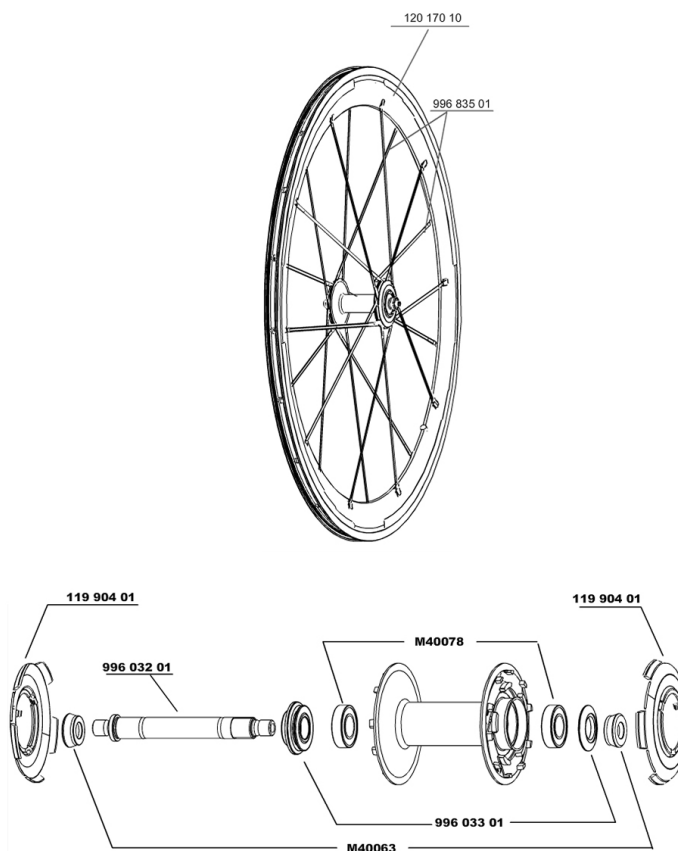

REFERENCES WHEELS

119216	COSMIC CARBONE SR FRT	119220	COSMIC CARBONE SR ED11PR
119219	COSMIC CARBONE SR M10PR		

RIMS

&NBSP;;

12017010	FRONT COSMIC CARBONE SR RIM
----------	-----------------------------

SPOKES

99683501	5 SPOKES CARBONE SLR FRT+0FW
----------	------------------------------

HUB SHELLS

M40063	2 FRONT AXLE FORK SUPPORT
11990401	FRT/NON DS COSMIC CARBON SLR HUB CAP
99603301	FRONT ADJUST.NUT+CAP COS.CARB.ULTIMATE
M40078	FRONT HUB BEARINGS 6901 x 2
99603201	FRT AXLE COS.CARBONE ULTIMATE

MAVIC *Cosmic Carbone SR*

Specifications

WHEEL WEIGHTS