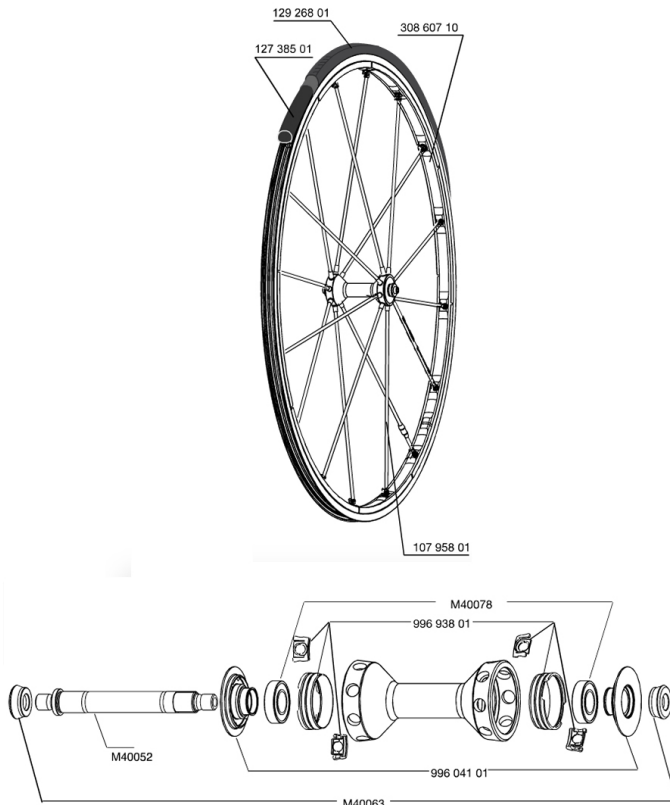

REFERENCES WHEELS

127959	R-SYS 012 FRT WTS	127963	R-SYS 012 ED11 PR WTS
127962	R-SYS 012 M10 PR WTS		

RIMS

&NBSP;:

30860710	KIT FRONT RIM R-SYS 12
----------	------------------------

SPOKES

99693801	2 SILVER TRACOMP RINGS + CLIPS
10795801	KIT 9 FRT R-SYS/SL CARBON TUB SILV SPK 285mm

HUB SHELLS

M40052	FRONT HUB AXLE
99604101	ADJUSTING NUT + CAP R-SYS
M40078	FRONT HUB BEARINGS 6901 x 2
M40063	2 FRONT AXLE FORK SUPPORT

MAINTENANCE

12738501	Road Innertube Presta 48mm
----------	----------------------------

TYRES

12926801	Yksion Griplink white 23
----------	--------------------------

Specifications

WHEEL WEIGHTS