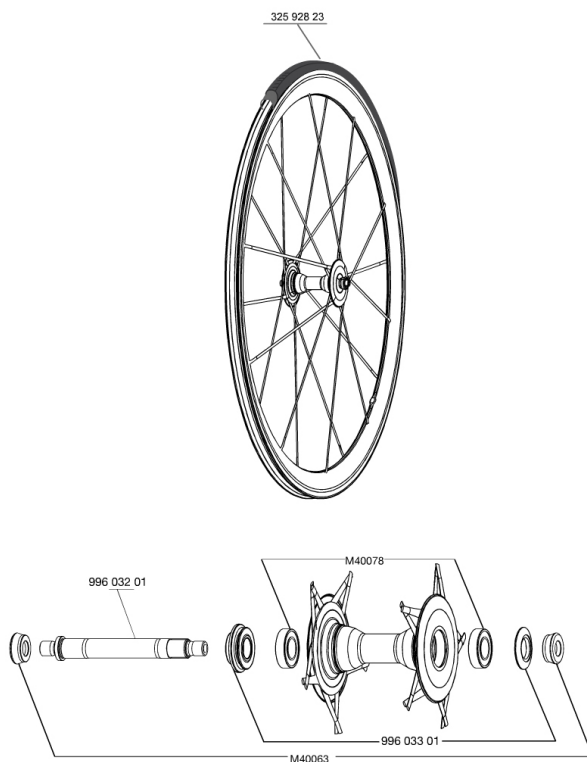

**REFERENCES WHEELS**

326536 C.CARB ULTIMATE 013 FRT WTS

**HUB SHELLS**

99603201	FRT AXLE COS.CARBONE ULTIMATE
M40063	2 FRONT AXLE FORK SUPPORT
99603301	FRONT ADJUST.NUT+CAP COS.CARB.ULTIMATE
M40078	FRONT HUB BEARINGS 6901 x 2

**Specifications****RIMS**

- **Material** : 100% woven 12K carbon fiber
- **Color** : carbon
- **Height** : 40 mm, rear asymmetrical
- **Drilling** : no holes, spokes molded to the rim
- **Brake track** : carbon
- **Valve hole diameter** : 6.5 mm
- **Tyre** : tubular
- **ETRTO size** : 28" tubular
- **Recommended tyre sizes** : 19 to 28 mm

**SPOKES**

- **Material** : unidirectional carbon fiber
- **Shape** : R2R
- **Color** : carbon
- **Nipples** : brass, ABS
- **Count** : 20 front and rear
- **Lacing** : crossed 2 front and rear drive side, radial non drive side

**WHEEL WEIGHTS**

Wheel weight 520