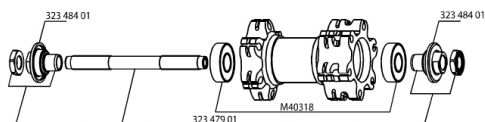

## REFERENCES WHEELS

326554 CROSSRIDE DISC 013 D61 FRT

326563 CROSSRIDE DISC 013 Dcl FRT

## RIMS

&NBSP;;

35124015 "KIT FRONT/REAR CROSSRIDE DISC 26"" 2013 RIM"

## SPOKES

99687501 KIT 12 CROSSRIDE DISC STEEL BLK SPOKES 263mm

### RIMS

- **Material** : 6106 Aluminum
- **Color** : black anodized
- **Joint** : pinned
- **Drilling** : traditional
- **Eyelet** : H2 technology
- Disc brake specific profile
- **Valve hole diameter** : 8,5 mm with pop off reducer
- **Tyre** : tubetype
- **Internal width** : 19 mm
- **ETRTO size** : 559x19C
- **Recommended tyre sizes** : 1.5 to 2.3