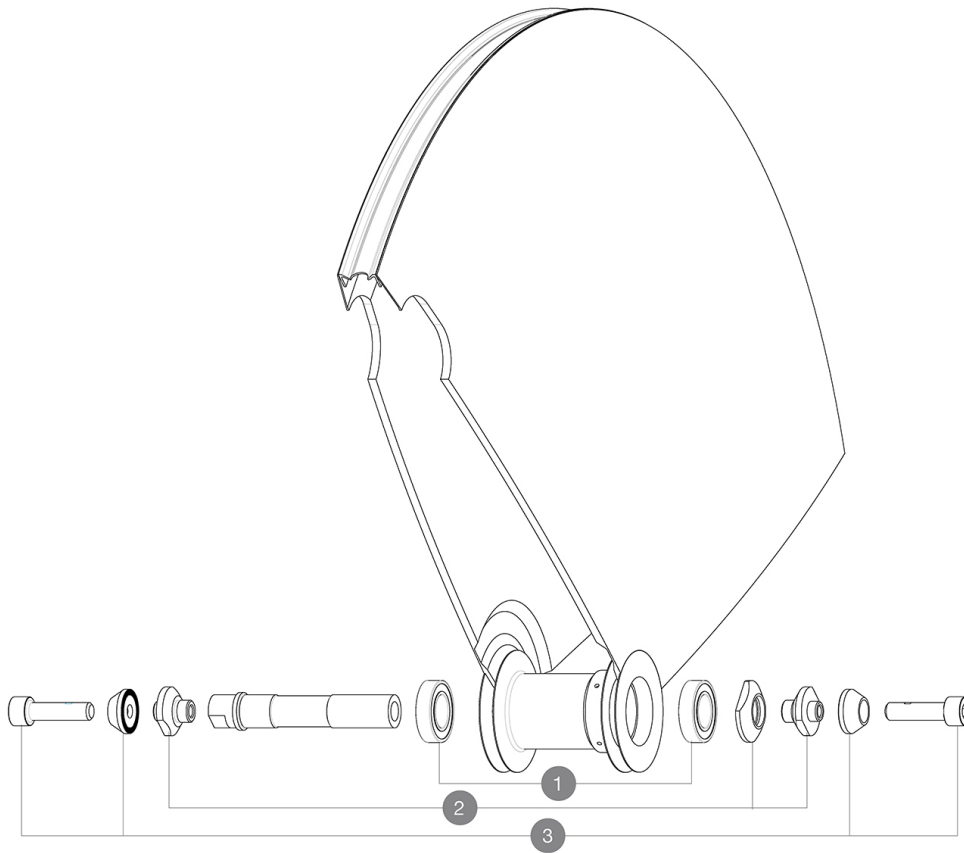

## REFERENCES WHEELS

327309 COMETE TRACK 013 TUBULAR FRT

## HUB SHELLS

1	M40129	KIT 2 BEARINGS 6902 15x28x7
2	11188701	COMETE FRONT AXLE TRACK
3	M40124	M6 AXLE BOLTS/ALU SUPPORTS FRT IO TRACK