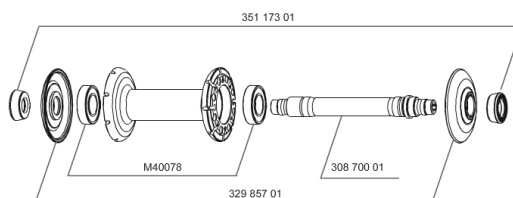

## REFERENCES WHEELS

327998 C. CARBONE 80 013 TUB FRT WTS

### SPOKES

30863201 KIT 10 FT/NDS CXR80/CC80 2013 BLK SPK 235mm

**Specifications****RIMS**

- **Material** : 100% woven 3K carbon fiber
- **Color** : carbon
- **Height** : 80 mm
- **Drilling** : traditional
- **Eyelet** : not eyeleted
- **Brake track** : carbon
- **Valve hole diameter** : 6.5 mm
- **Tyre** : tubular
- **ETRTO size** : 28" tubular
- **Recommended tyre sizes** : 19 to 28 mm