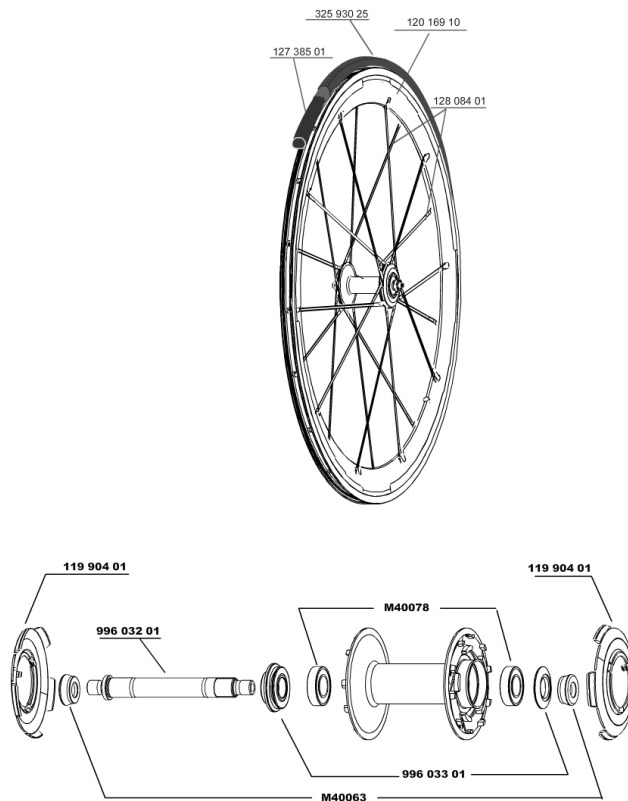

REFERENCES WHEELS

328366 C. CARBONE SLR.013 FRT WTS

RIMS

&NBSP;:

12016910 KIT FRONT COSMIC CARBONE SLR RIM

SPOKES

12808401 KIT 5 FT/NDS COSMIC CARBON SLR SPOKE/2 CAP

HUB SHELLS

Specifications**RIMS**

- **Material** : Maxtal and 12K carbon fiber
- **Material** : Maxtal
- **Color** : carbon and Exalith
- **Height** : 52 mm
- **Joint** : SUP
- **Drilling** : traditional
- **Eyelet** : single
- **Brake track** : Exalith 2
- **Weight reduction** : ISM
- **Valve hole diameter** : 6.5 mm
- **Tyre** : clincher
- **ETRTO size** : 622x13C
- **Recommended tyre sizes** : 19 to 28 mm

SPOKES

- **Material** : unidirectional carbon fiber
- **Shape** : R2R
- **Color** : carbon
- **Nipples** : ABS, front aluminum, rear brass
- **Count** : 20 front and rear
- **Lacing** : front and rear crossed 2

WHEEL HUB

- **Front and rear bodies** : aluminum
- **Color** : black
- **Front and rear axle material** : aluminum QRM+
- **FTS-L steel**

WHEEL WEIGHTS

Wheel weight 725