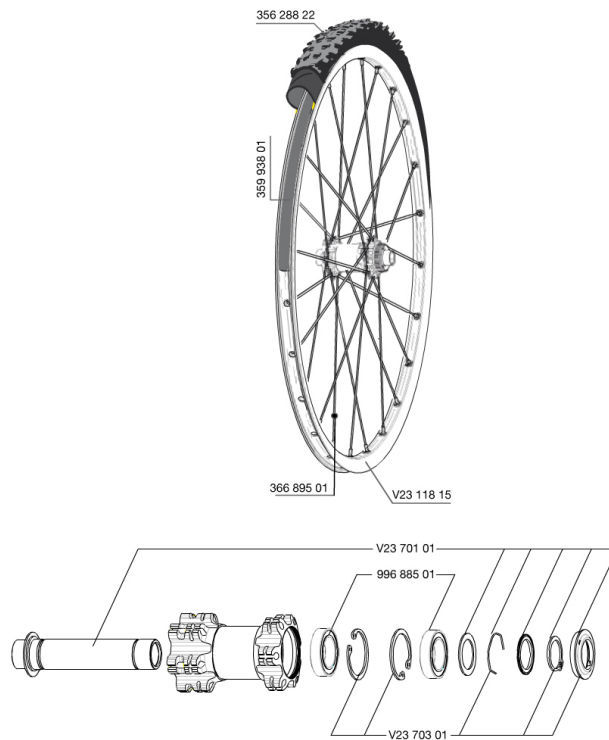

REFERENCES WHEELS

353028 CROSSROC 29 FRT 15mmWTS

RIMS

&NBSP;:

V2311815	KIT FRONT/REAR CROSSROC 29"
35993801	UST RIM STRIP 29x19c

SPOKES

36689501	"KIT 12 FT/NDS CROSSROC 29"" SPOKE 295mm"
----------	---

HUB SHELLS

35124501	SET OF 3 REAR AXLE/FREEWHEEL BODY SPACERS MTB L1
99610701	ITS-4 FREEWHEEL SEAL
V2370401	KIT REAR AUTO ADJUSTING PLAY 12mm AXLE
35126301	TS-2 FREEWHEEL BODY + SEAL 2013 (NO PAWLS) - while stock las
99610601	PAWLS KIT FOR ITS-4 (OR TS-2)
V2370201	KIT REAR AXLE 12MM CROSSONE/CROSSRIDE/CROSSROC
M40076	HUB BEARINGS 17x30x7 6903 x 2

TYRES

35628822	Crossroc Roam 29
----------	------------------

ADAPTERS

32965001	ADAPTER Rr 12x142mm Elite/CRide MTB (Rd)
30873101	2 REAR REDUCERS 12/9,5mm 2012 ITS4 HUB

MAVIC *Crossroc 29 WTS*

Specifications

WHEEL WEIGHTS

Wheel weight 905