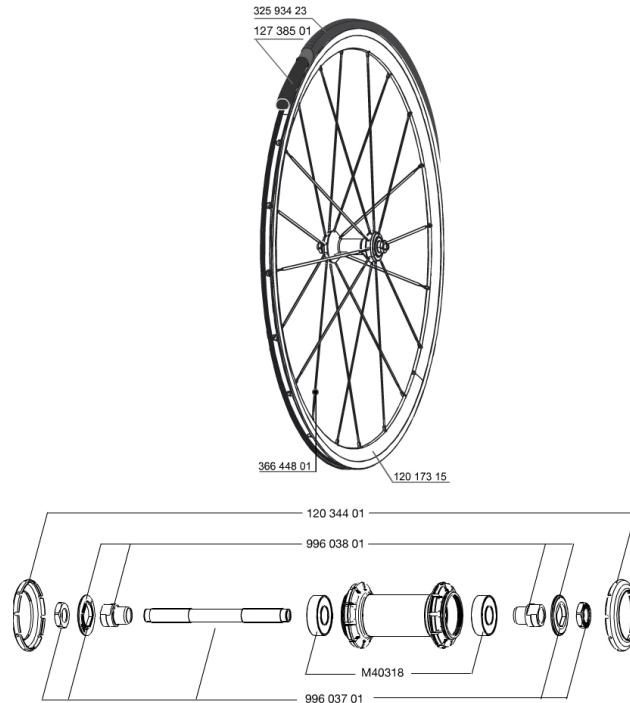

**REFERENCES WHEELS**

328205 COSMIC ELITE S FRT WTS

**RIMS**

&NBSP;;

<b>1</b>	12017315	KIT FRONT/REAR COSMIC ELITE RIM - while stock last
----------	----------	--

**SPOKES**

<b>2</b>	36644801	KIT 10 FT/NDS COSMIC ELITE S / UST BLK SPK 276mm
----------	----------	--

**MAVIC** *Cosmic Elite S***DELIVERED WITH**

BR101 quick releases	
Rim tape	
User guide	

**Specifications****RIMS**

- **Material** : 6106 Aluminum
- **Height** : 30 mm
- **Joint** : SUP
- **Drilling** : traditional
- **Brake track** : UB Control
- **Valve hole diameter** : 6.5 mm
- **Tyre** : clincher
- **ETRTO size** : 622x15C
- **Recommended tyre sizes** : 19 to 32 mm

**SPOKES**

- **Material** : steel
- **Shape** : straight pull, bladed
- **Nipples** : brass, ABS
- **Count** : 20 front and rear
- **Lacing** : radial front and rear non-drive side, crossed 2 rear drive side

**WHEEL HUB**

- **Axle material** : steel
- Sealed cartridge bearings
- **Freewheel** : FTS-L steel

**WHEEL WEIGHTS**

Wheel weight 815