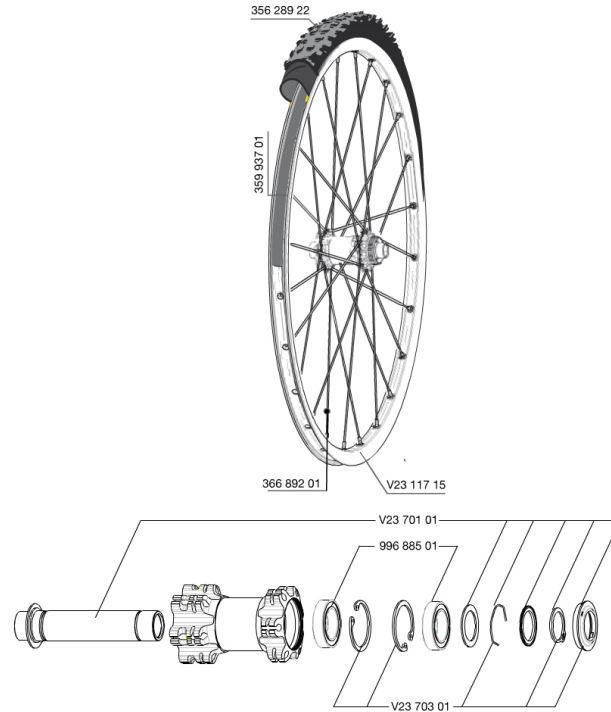

**REFERENCES WHEELS**

353075 CROSSROC 650b FRT 15mm WTS

**RIMS**

&NBSP;:

|          |                               |
|----------|-------------------------------|
| 35993701 | UST RIM STRIP 27.5x19c        |
| V2311715 | KIT FRONT/REAR CROSSROC 27,5" |

**SPOKES**

|          |   |
|----------|---|
| 36689201 | "KIT 12 FT/NDS CROSSROC 27,5"" SPK 277mm" |
|----------|---|

**HUB SHELLS**

|          |  |
|----------|--|
| V2370301 | KIT FRONT AUTO ADJUSTING PLAY 15mm AXLE                    |
| V2370101 | KIT FRONT AXLE 15MM CROSSONE/-RIDE/-ROC - while stock last |
| 99688501 | BEARING KIT 9/12/15 D6T HUB 20x32x7 6804                   |

**TYRES**

|          |                    |
|----------|--------------------|
| 35628922 | Crossroc Roam 650b |
|----------|--------------------|

### **WHEEL WEIGHTS**

Wheel weight 855