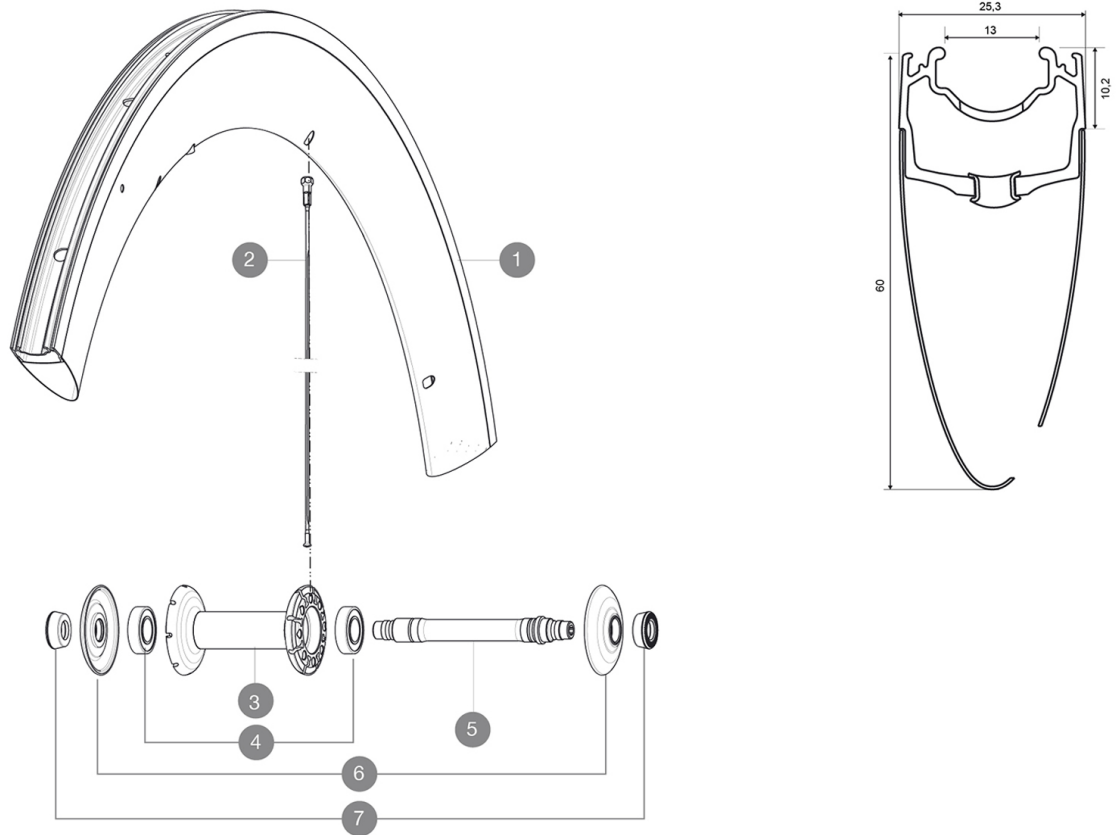

REFERENCES WHEELS

354675 COSMIC CXR 60 C FRT WTS

RIMS

&NBSP;:

1	V2403710	KIT FRONT RIM CXR60C 2016
---	----------	---------------------------

SPOKES

2	32976801	KIT 10 AERO FT/NDS CXR 60 C BLK SPOKE 289mm
---	----------	---

MAVIC Cosmic CXR 60 C

DELIVERED WITH

BR601 quick releases	
Rim tape	
Wheelbags	
CXR specific Exalith brake pads	
Valve extender	
Multifunction adjustment wrench	
User guide	

Specifications

RIMS

- **Material** : 100% woven 3K carbon fiber
- **Height** : 60 mm, Width 27 mm with CX01 grooves
- **Joint** : SUP
- **Drilling** : traditional
- **Brake track** : Exalith 2
- **Weight reduction** : ISM
- **Valve hole diameter** : 6.5 mm
- **Tyre** : clincher
- **ETRTO size** : 622x13C
- **Recommended tyre size** : 23 mm

SPOKES

- **Material** : steel
- **Shape** : straight pull, bladed, double butted
- **Nipples** : aluminum, ABS
- **Count** : front 16, rear 20
- **Lacing** : radial front and rear non-drive side, crossed 2 rear drive side

WHEEL HUB

- **Front and rear bodies** : carbon center tube and aluminum flanges
- **Axle material** : aluminum
- Adjustable sealed cartridge bearings
- **Freewheel** : FTS-L steel

WHEEL WEIGHTS

Wheel weight 820