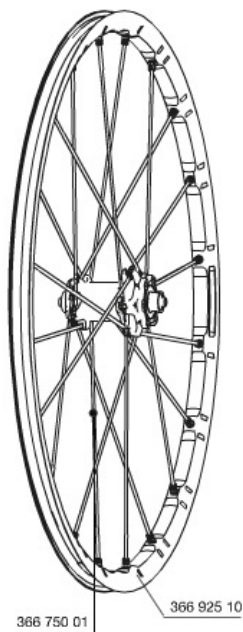

REFERENCES WHEELS

356026 CROSSMAX SLR 650b D6t FRT

356032 CROSSMAX SLR 650b Dcl FRT

RIMS

&NBSP;:

36692510 "KIT FRONT CROSSMAX SLR 27,5" RIM"

SPOKES

36675001 "KIT 10 NDS XMAX SLR/ENDURO 27,5" ALU SPK 281,5mm"

HUB SHELLS

99688201 9/15 6B FRT AXLE CROSSMAX/KSY PRO CARBON SL C

10846501 FRONT FORK SUPPORT FOR 15mm AXLE

99688501 BEARING KIT 9/12/15 D6T HUB 20x32x7 6804

ADAPTERS

99694101 ADAPTER Ft 15 to 9mm QR

MAVIC *Crossmax SLR 650b*

Specifications

WHEEL WEIGHTS

Wheel weight 735