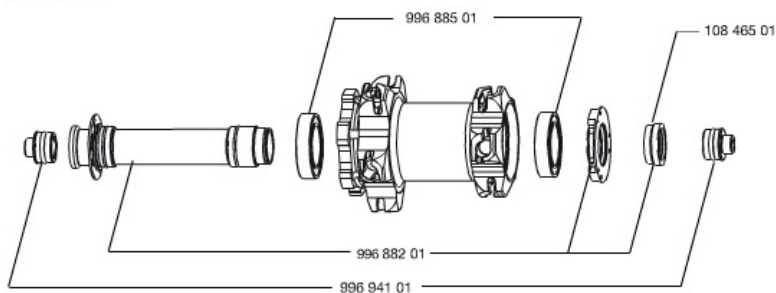

REFERENCES WHEELS

356026 CROSSMAX SLR 650b D6t FRT

356032 CROSSMAX SLR 650b Dcl FRT

RIMS

&NBSP;:

36692510 "KIT FRONT CROSSMAX SLR 27,5" RIM"

SPOKES

36675001 "KIT 10 NDS XMAX SLR/ENDURO 27,5" ALU SPK 281,5mm"

Specifications

WHEEL WEIGHTS

Wheel weight 735