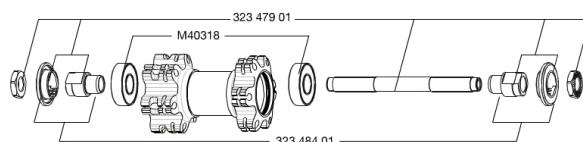

REFERENCES WHEELS

356072 CROSSONE 650b FRT

RIMS

&NBSP;;

1	36693115	"KIT FRONT/REAR CROSSONE 27,5"" RIM"
---	----------	--------------------------------------

SPOKES

2	36690101	"KIT 12 FT/NDS CROSSONE/CROSSMAX/XA 27,5"" SPK 278mm"
---	----------	---

HUB SHELLS

3	N/A	HUB BODY
4	M40318	KIT 2 HUB BEARINGS 6001
5	32347901	FRONT AXLE QRM UB
6	32348401	EXPANSIBLE BEARINGS SUPPORT

MAVIC *Crossone 650b*

Specifications

WHEEL WEIGHTS

Wheel weight 940