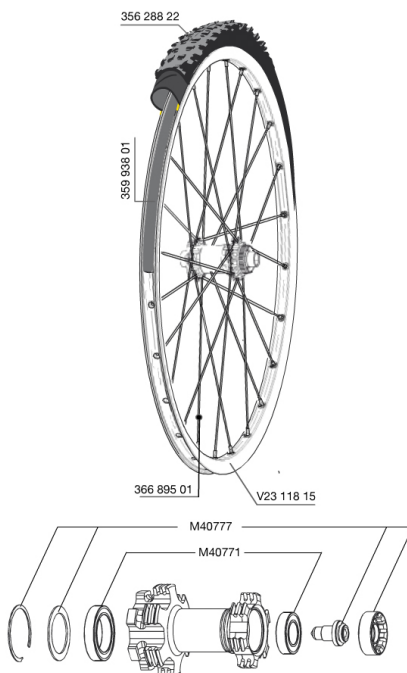

REFERENCES WHEELS

RIMS

&NBSP;:

V2311815	KIT FRONT/REAR CROSSROC 29"
35993801	UST RIM STRIP 29x19c

SPOKES

36689501	"KIT 12 FT/NDS CROSSROC 29"" SPOKE 295mm"
----------	---

HUB SHELLS

M40777	ASSEMBLY KIT FOR LEFTY WHEELS
M40771	BEARING KIT FOR LEFTY 50 & 60 HUB

TYRES

35628822	Crossroc Roam 29
----------	------------------

CROSSROC WTS 29 Lefty 2014

Specifications

WHEEL WEIGHTS

Wheel weight