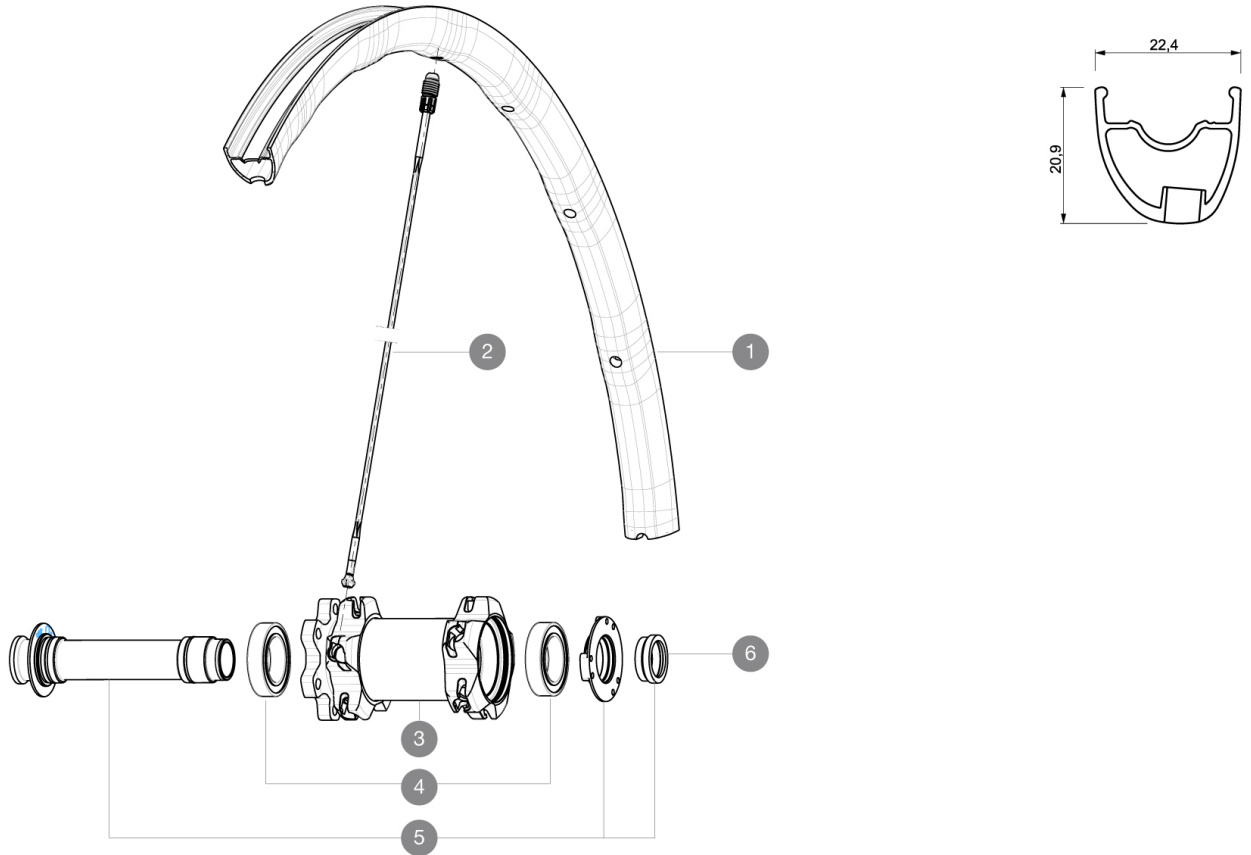

REFERENCES WHEELS

F01601 Crossmax SL 29Ft

RIMS

VALVE HOLE \varnothing (MM): 6.5 :

1	V2310310	KIT FRONT RIM CROSSMAX SL/SL PRO BLACK 29"
---	----------	--

SPOKES

2	35113701	"KIT 10 FT/NDS M7/7 XMAX SLR 29"" SPK 299,5mm"
---	----------	--

HUB SHELLS

3	N/A	HUB BODY
4	99688501	BEARING KIT 9/12/15 D6T HUB 20x32x7 6804
5	99688201	9/15 6B FRT AXLE CROSSMAX/KSY PRO CARBON SL C
6	10846501	FRONT FORK SUPPORT FOR 15mm AXLE

MAVIC *Crossmax SL 29*

2

2015
FRONT

Specifications

WHEEL HUB

Shimano 11 speeds compatible
XD Compatible (XX1-X01) with optional kit

WHEEL WEIGHTS

Wheel weight 690