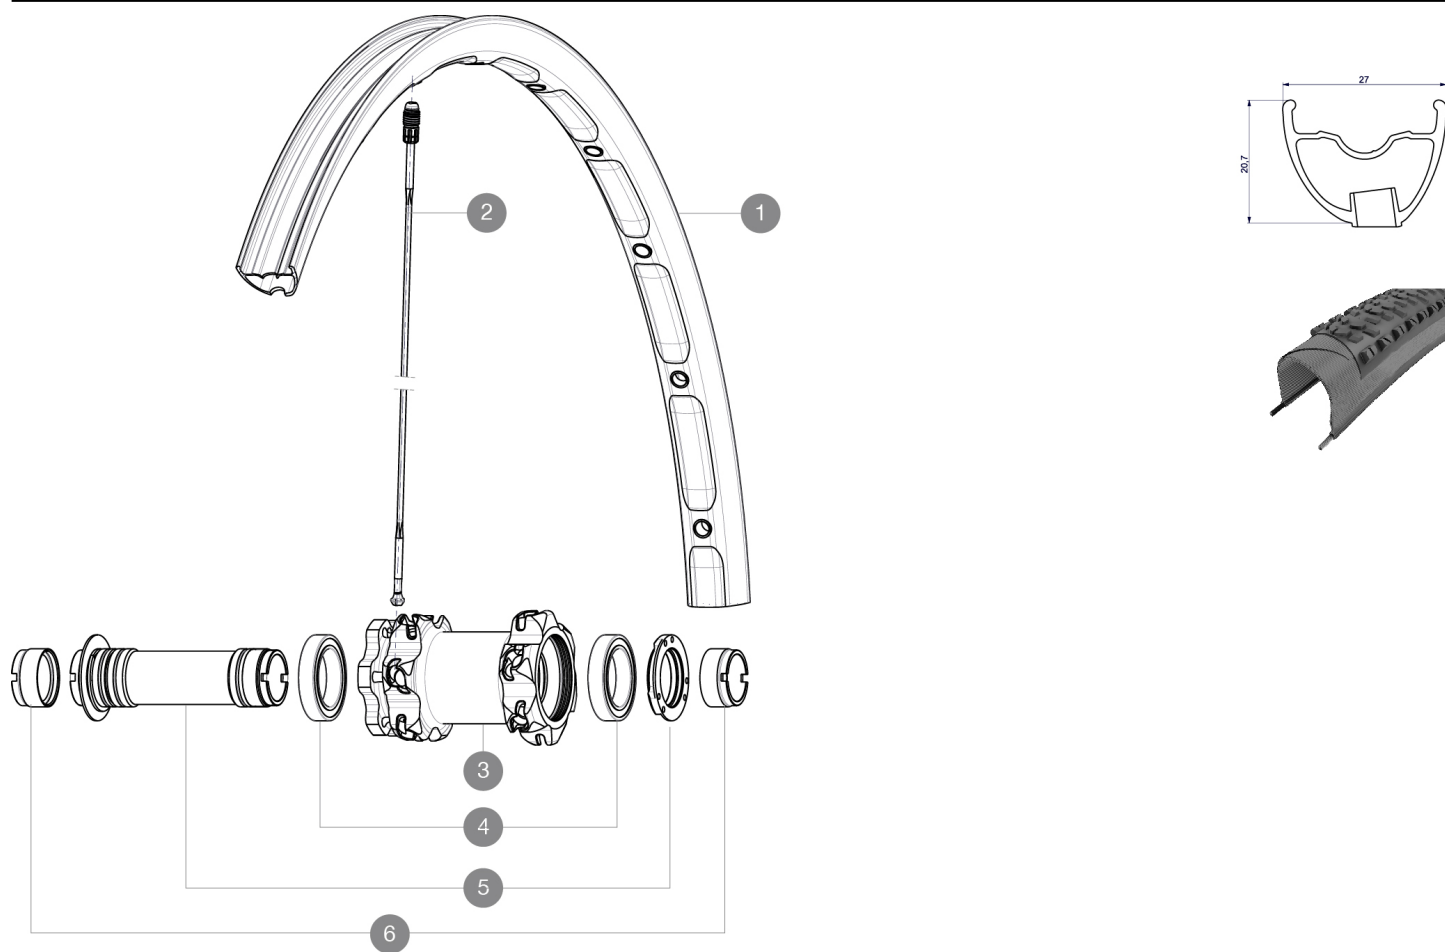

# MAVIC Crossmax XL 29 WTS

1  
2015  
FRONT

## RIMS

VALVE HOLE  $\varnothing$  (MM): 6.5 :

1 V2310910 KIT FRONT RIM CROSSMAX XL 2015 29"

### **RIMS**

- Internal width : 23 mm
- ETRTO size 29" : 622x23C

### **WHEEL WEIGHTS**

Wheel weight 850