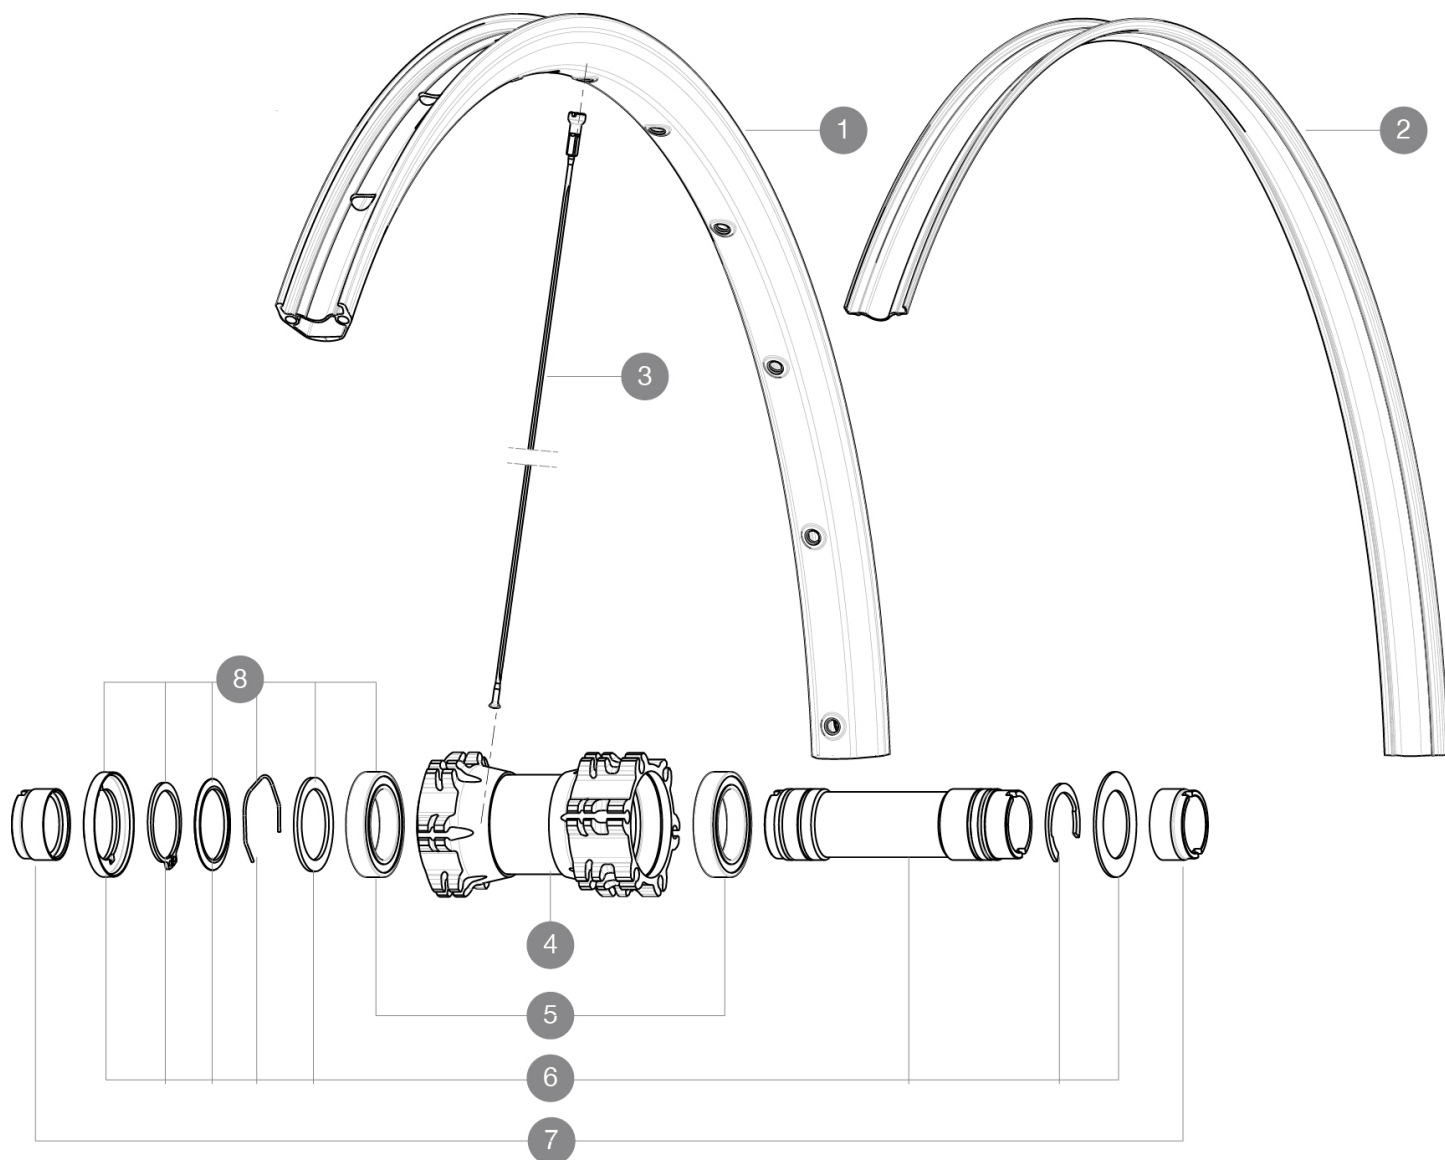

REFERENCES WHEELS

F03301 CrossrocXL29Ft WTS

RIMS

VALVE HOLE \bar{A} (MM): 6.5 :

1	V2311515	KIT FRONT/REAR RIM CROSSROC XL 29"
2	V2190101	UST RIM STRIP 29x21c

SPOKES

3	36689501	"KIT 12 FT/NDS CROSSROC 29"" SPOKE 295mm"
---	----------	---

HUB SHELLS

4	N/A	HUB BODY
5	M40179	FRONT BEARING 25x37x7 20mm AXLE
6	V2370601	KIT FRONT AXLE 20mm CROSSROC XL
8	V2370501	KIT FRONT AUTO ADJUSTING PLAY FOR 20mm AXLE

ADAPTERS

7	12982901	ADAPTER Ft 20x110mm
---	----------	---------------------

MAVIC *Crossroc XL 29 WTS*

Specifications

RIMS

• ETRTO size 29" : 622x21C

WHEEL HUB

Shimano 11 speeds compatible

XD Compatible (XX1-X01) with optional kit

WHEEL WEIGHTS

Wheel weight 920