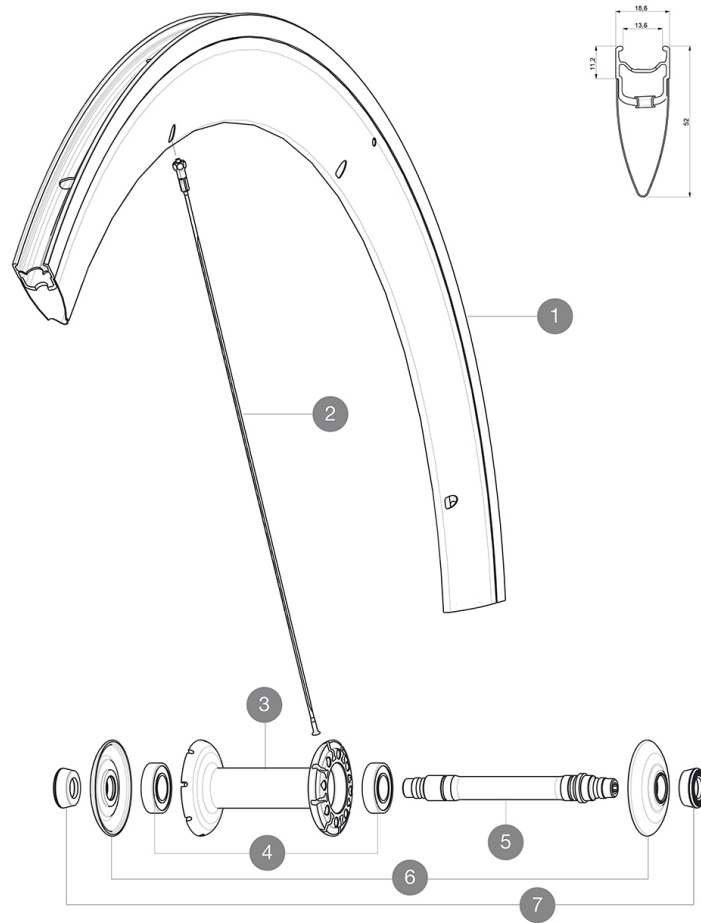

REFERENCES WHEELS

RIMS

&NBSP;:

1	12017110	KIT FRONT COSMIC CARBONE SL 11 RIM
---	----------	------------------------------------

SPOKES

2	36644501	KIT 10 FT/NDS COSMIC CARBON SLS BLK SPK 289mm
---	----------	---

MAVIC *Cosmic Carbone SLS***DELIVERED WITH**

BR601 quick releases	
Multifonction adjustment wrench	
User guide	

Specifications**RIMS**

- **Material** : Maxtal and 12K carbon fiber
- **Height** : 52 mm
- **Joint** : SUP
- **Drilling** : traditional
- **Brake track** : UB Control
- **Weight reduction** : ISM
- **Valve hole diameter** : 6.5 mm
- **Tyre** : clincher
- **ETRTO size** : 622x13C
- **Recommended tyre sizes** : 19 to 28 mm

SPOKES

- **Material** : steel
- **Shape** : straight pull, bladed
- **Nipples** : brass, ABS
- **Count** : front 16, rear 20
- **Lacing** : radial front and rear non-drive side, crossed 2 rear drive side

WHEEL HUB

- **Front and rear bodies** : aluminum
 - **Axle material** : aluminum
- Adjustable sealed cartridge bearings
- **Freewheel** : FTS-L steel

WHEEL WEIGHTS

765