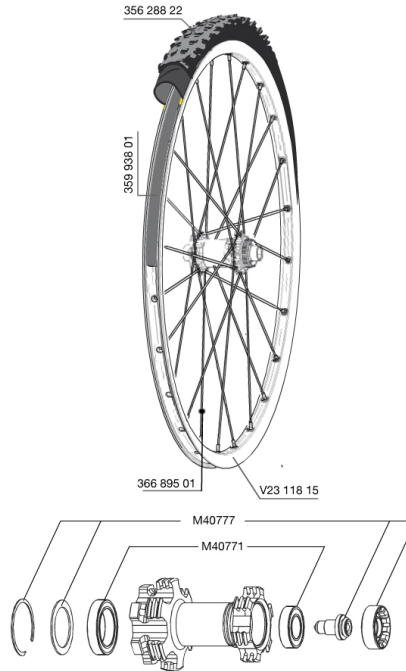

MAVIC CROSSROC WTS 29 Lefty Supermax 2014

REFERENCES WHEELS

RIMS

&NBSP;:

35993801	UST RIM STRIP 29x19c
V2311815	KIT FRONT/REAR CROSSROC 29"

SPOKES

36689701	"KIT 12 FT CROSSROC LEFTY SPMX 29"" SPK 301mm"
----------	--

HUB SHELLS

36709301	ASSEMBLY KIT FOR LEFTY SUPERMAX WHEELS
M40771	BEARING KIT FOR LEFTY 50 & 60 HUB

TYRES

35628822	Crossroc Roam 29
----------	------------------

MAVIC**CROSSROC WTS 29 Lefty Supermax****2014****Specifications****WHEEL WEIGHTS**

Wheel weight