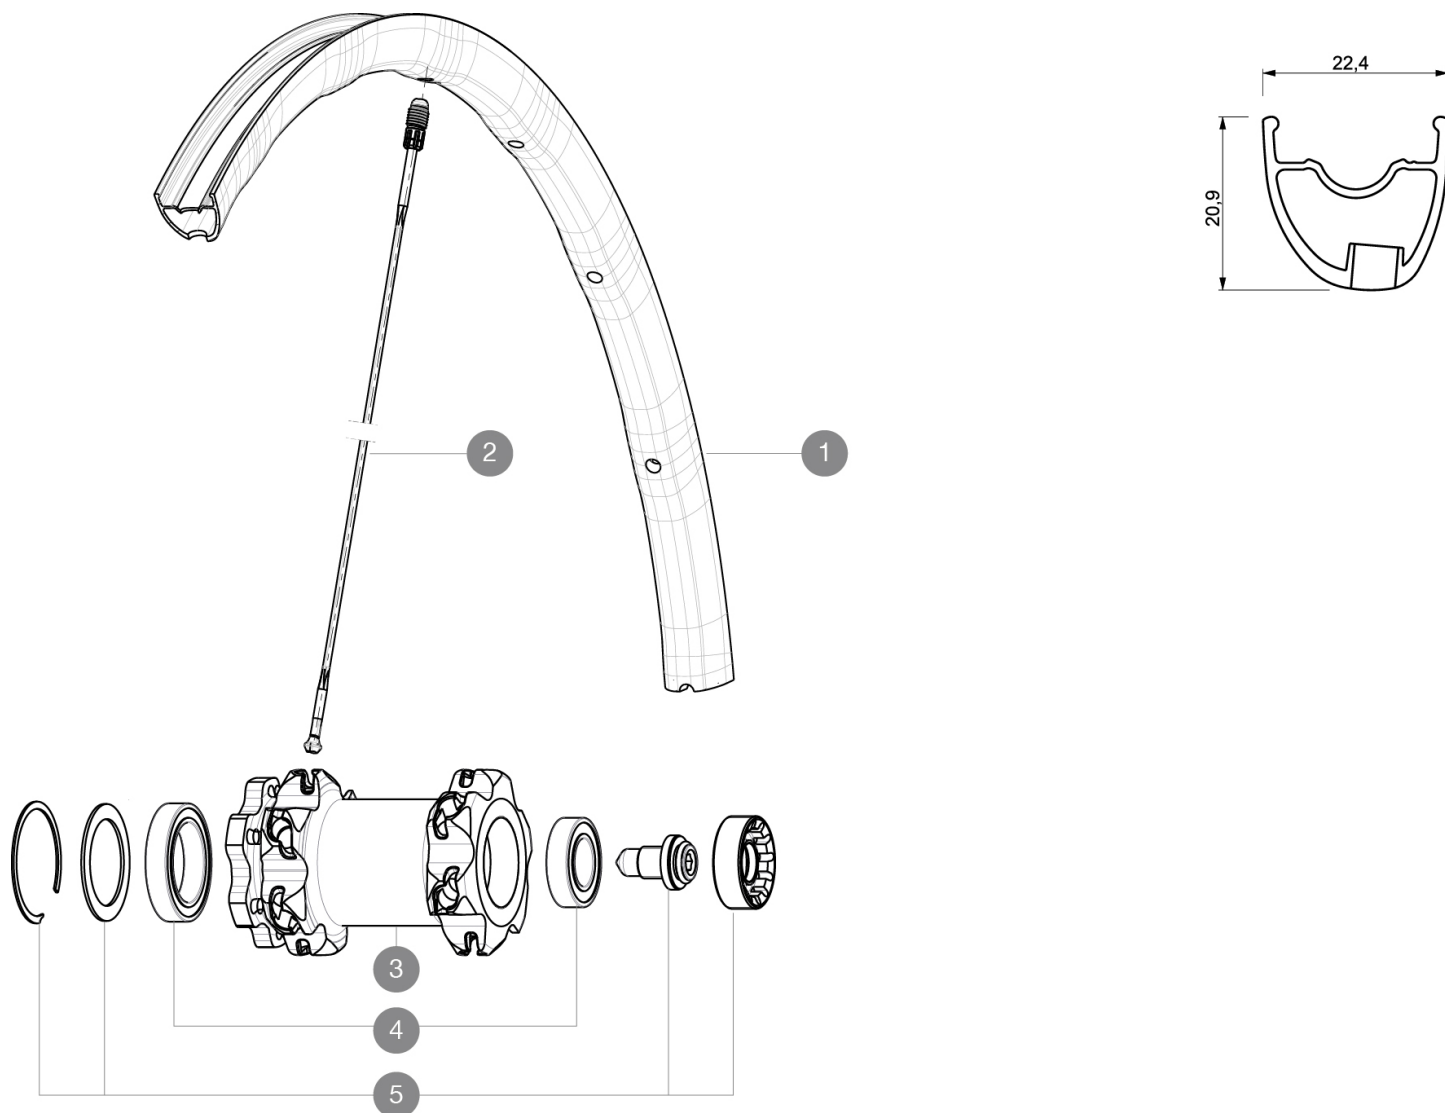

**REFERENCES WHEELS**

F16502	XmSL29SmaxFt	F31201	Crossmax SL 29 Spx Ft BK
--------	--------------	--------	--------------------------

**RIMS**

VALVE HOLE  $\bar{A}$  (MM): 6.5 :

1	V2310310	KIT FRONT RIM CROSSMAX SL/SL PRO BLACK 29"
---	----------	--

**SPOKES**

2	35113701	"KIT 10 FT/NDS M7/7 XMAX SLR 29"" SPK 299,5mm"
---	----------	--

**HUB SHELLS**

3	N/A	HUB BODY
4	M40771	BEARING KIT FOR LEFTY 50 & 60 HUB
5	36709301	ASSEMBLY KIT FOR LEFTY SUPERMAX WHEELS

# Crossmax SL 29 Supermax

### **WHEEL WEIGHTS**

Wheel weight