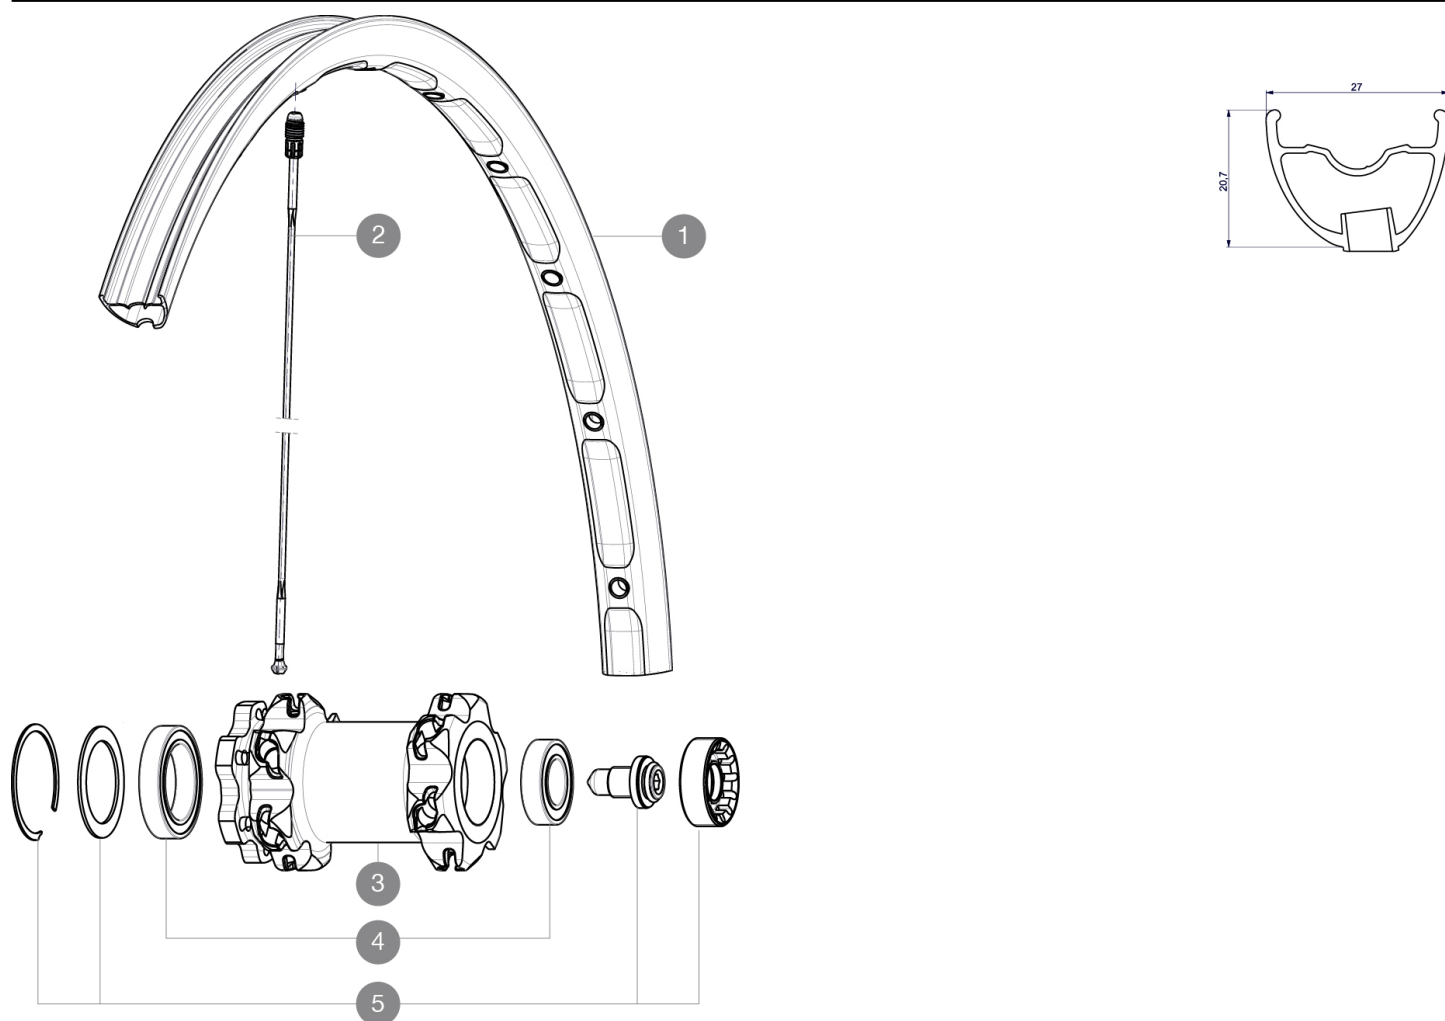

MAVIC Crossmax XL 29 Supermax

2015
FRONT

REFERENCES WHEELS

F16801 CrossmaxXL29SpxFWTS

RIMS

VALVE HOLE \bar{A} (MM): 6.5 :

1	V2310910	KIT FRONT RIM CROSSMAX XL 2015 29"
---	----------	------------------------------------

SPOKES

2	A7209901	KIT 12 FT/NDS CROSSMAX XL/DEEMAX PRO 19 29" SPK 293mm
---	----------	---

HUB SHELLS

3	N/A	HUB BODY
4	M40771	BEARING KIT FOR LEFTY 50 & 60 HUB
5	36709301	ASSEMBLY KIT FOR LEFTY SUPERMAX WHEELS

Crossmax XL 29 Supermax

Specifications

WHEEL WEIGHTS

Wheel weight