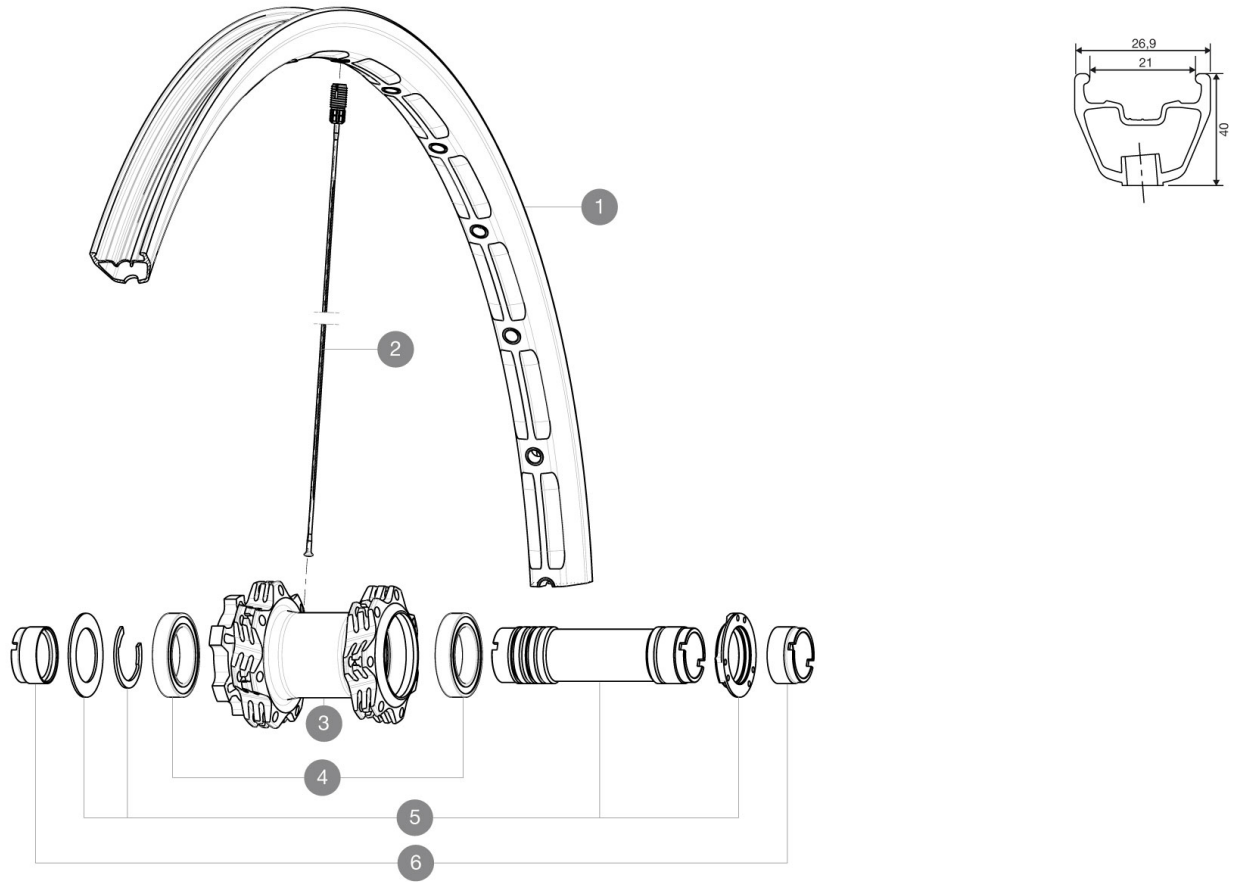

**REFERENCES WHEELS**

F41801 DeemaxUlti27.5Ft Yellow

**RIMS**

VALVE HOLE  $\bar{A}$  (MM): 6.5 :

1	V2312210	"KIT FRONT RIM DEEMAX ULTIMATE 27,5""
---	----------	---------------------------------------

**SPOKES**

2	V2380501	"KIT 14 FRONT DEEMAX 27,5"" SPOKE 284mm"
---	----------	--

**HUB SHELLS**

3	N/A	HUB BODY
4	M40179	FRONT BEARING 25x37x7 20mm AXLE
5	30870501	FRONT AXLE 20mm CROSSMAX + DEEMAX ULTI 2012

**ADAPTERS**

6	12982901	ADAPTER Ft 20x110mm
---	----------	---------------------

### **WHEEL WEIGHTS**

Wheel weight