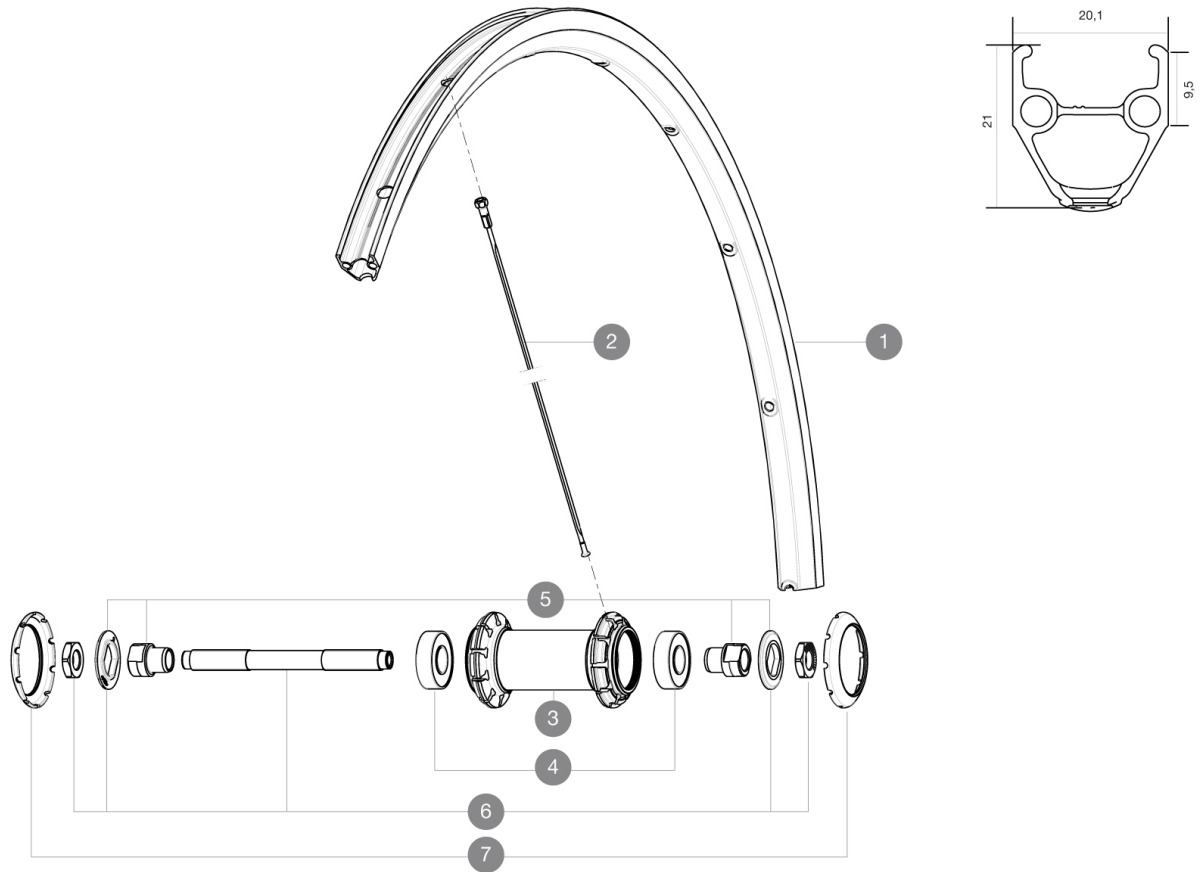

Maximum tyre pressure: 2.55bar/37PSI with a 54mm tyre - 1.3bar/19PSI with a 125mm tyre
 ASTM CATEGORY 1 : road only
 Recommended weight limit : 120kg
 Recommended tyre sizes: 25 to 52 mm
 Max. Pressure: 23mm 8.7 bars - 125 psi, 25/28mm 7.7 bars - 110 psi
 Maximum tyre size: width 52mm - pressure max. 5Bar/72PSI

REFERENCES WHEELS

F44101 AKSIUM 25 RB 700 QR

RIMS

VALVE HOLE \bar{A} (MM): 6,5 :

1	V2403015	KIT FRONT/REAR RIM AKSIUM
----------	----------	---------------------------

SPOKES

2	V4160101	Kit 10 stainless spokes 285 Ft Ksyrium Equipe S/Ft & NDS Aks
2	10844901	KIT 10 FT KSYRIUM EQ S/FT+NDS AKSIUM SPK 285mm - while stock

HUB SHELLS

4	M40318	KIT 2 HUB BEARINGS 6001
5	99603801	SHORT EXPENSIBLE BEARING SUPPORTS > 2008
6	99603701	FRONT AXLE QRM ROAD 2008
7	12034401	KIT 3 HUB CAPS AERO 10 SLOTS BLACK

DELIVERED WITH

User guide	
BR101 quick releases	
Rim tape	
BR101 quick releases	
BR101 quick releases	
BR101 quick releases	
BR101 quick releases	
BR101 quick releases	
BR101 quick releases	
BR101 quick releases	
BR101 quick releases	
User guide	
Rim tape	
Rim tape	
Rim tape	
Rim tape	
Rim tape	
Rim tape	
Rear QR adapters (non-boost wheel)	