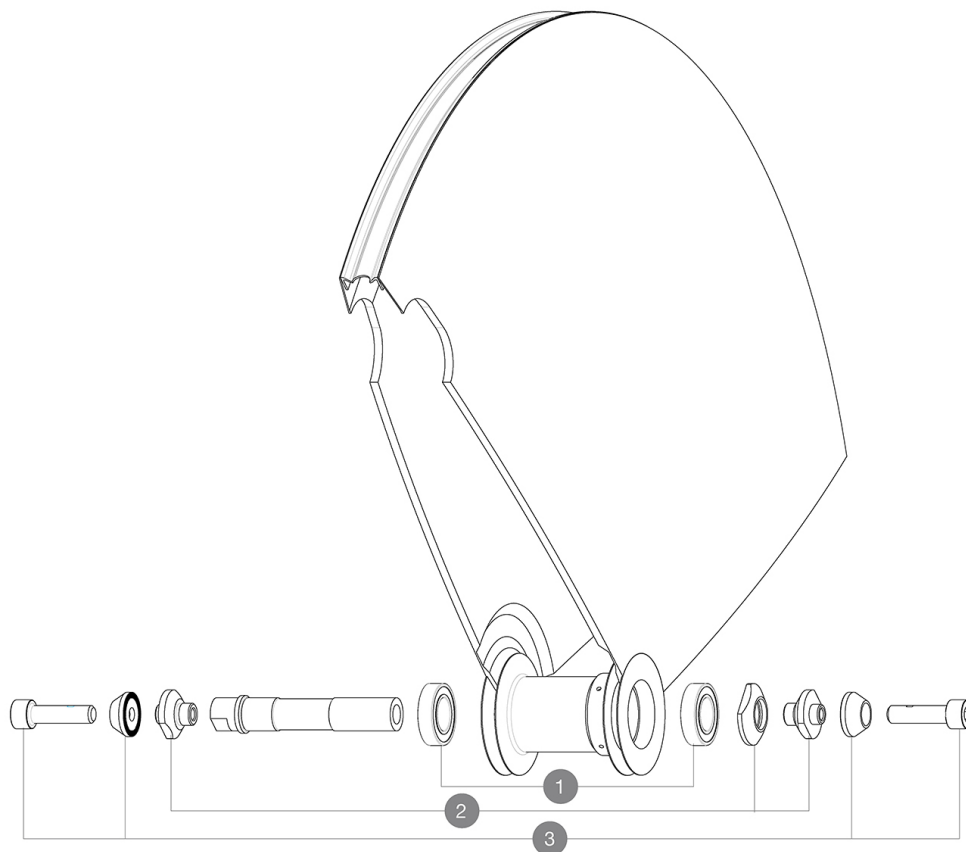

ASTM CATEGORY 1 : road only
Recommended weight limit : 120kg
Recommended tyre sizes: 21 to 28 mm
Max. Pressure: see indication on wheel and tyre. If they differ, use the lower of the 2
Max. Pressure: 23mm 8.7 bars - 125 psi
Minimum cog width : 7.5mm
Minimum cog width : 7.5mm

REFERENCES WHEELS

F32701	COMETE TRACK T 700	F71771	COMETE TRACK T 700
--------	--------------------	--------	--------------------

HUB SHELLS

1	M40129	KIT 2 BEARINGS 6902 15x28x7
2	11188701	COMETE FRONT AXLE TRACK
3	M40124	M6 AXLE BOLTS/ALU SUPPORTS FRT IO TRACK

MAVIC **COMETE TRACK**

2016
FRONT

DELIVERED WITH

User guide	
Fixing nuts	
Wheelbag	
Wheelbag	
Valve extender	
Fixing nuts	
Fixing nuts	
Fixing nuts	
Fixing nuts	
Fixing nuts	
Fixing nuts	
Fixing nuts	
Fixing nuts	
Cog lock nut	
User guide	
Valve extender	
Valve extender	
Valve extender	
Valve extender	
Valve extender	
Valve extender	