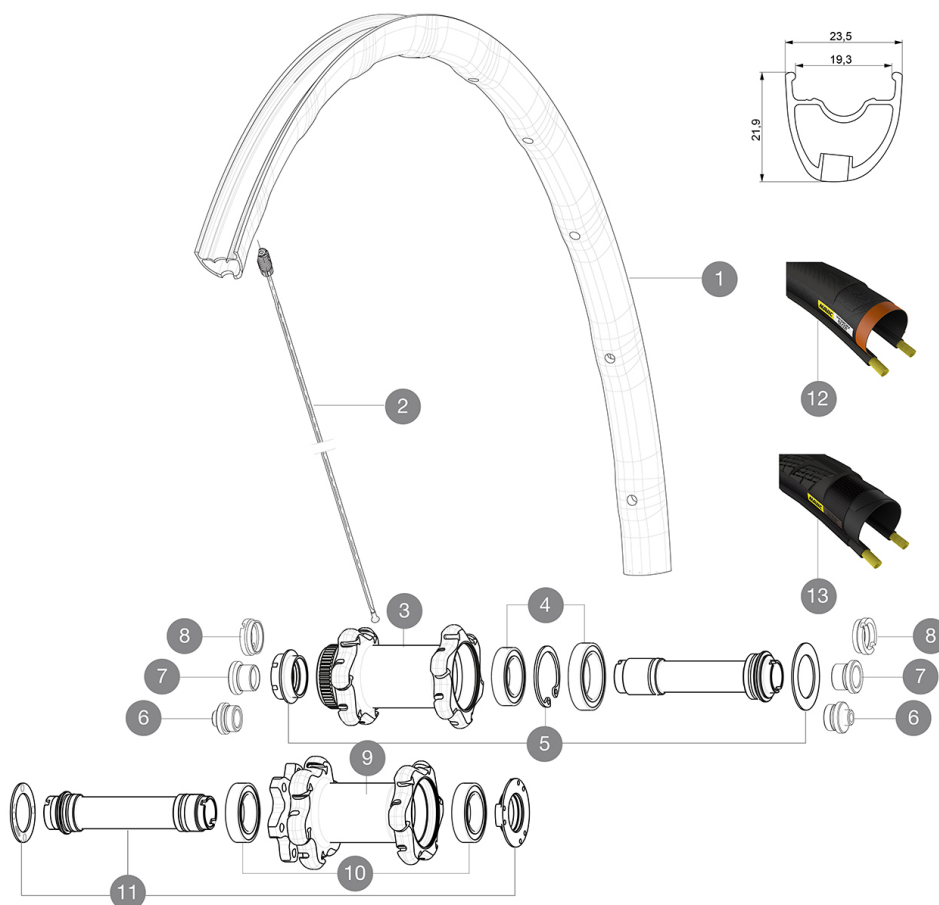

ASTM CATEGORY 2 : road and offroad with jumps less than 15cm
Recommended weight limit : 120kg
Recommended tire sizes: 28 to 42 mm
Max. Pressure: 28mm 7.7 bars - 110 PSI / 30mm 5.8 bars - 85 PSI

REFERENCES WHEELS

F56201 KsyElAIRD6BFR 12x100

F59901 KsyElAIRDCLFR 12x100

RIMS

&NBSP;:

1	V2405710	KIT FRONT RIM KSYRIUM ELITE ALLROAD

SPOKES

2	V2273201	KIT 12 FRT/NON DRIVE SIDE BUTTED SPOKE 297mm

HUB SHELLS

3	N/A	HUB BODY
3	N/A	HUB BODY
4	99688601	BEARING KIT 9/15 DCL HUB 20x32x7 6804 + 25x37x7 6805
5	V2252401	KIT MY16 FRONT AXLE ROAD DISC 9/12/15 CL
10	99688501	BEARING KIT 9/12/15 D6T HUB 20x32x7 6804
11	V2252301	KIT MY16 FRONT AXLE ROAD DISC 9/12/15 INT

TYRES

12	37805628	Yksion EliteGuard White
13	38012230	Yksion Elite Allroad

ADAPTERS

6	B4104301	ADAPTER Ft 9mm QRM+
7	B4104201	ADAPTER Ft 12mm QRM+
8	B4104401	ADAPTER Ft 15mm QRM+