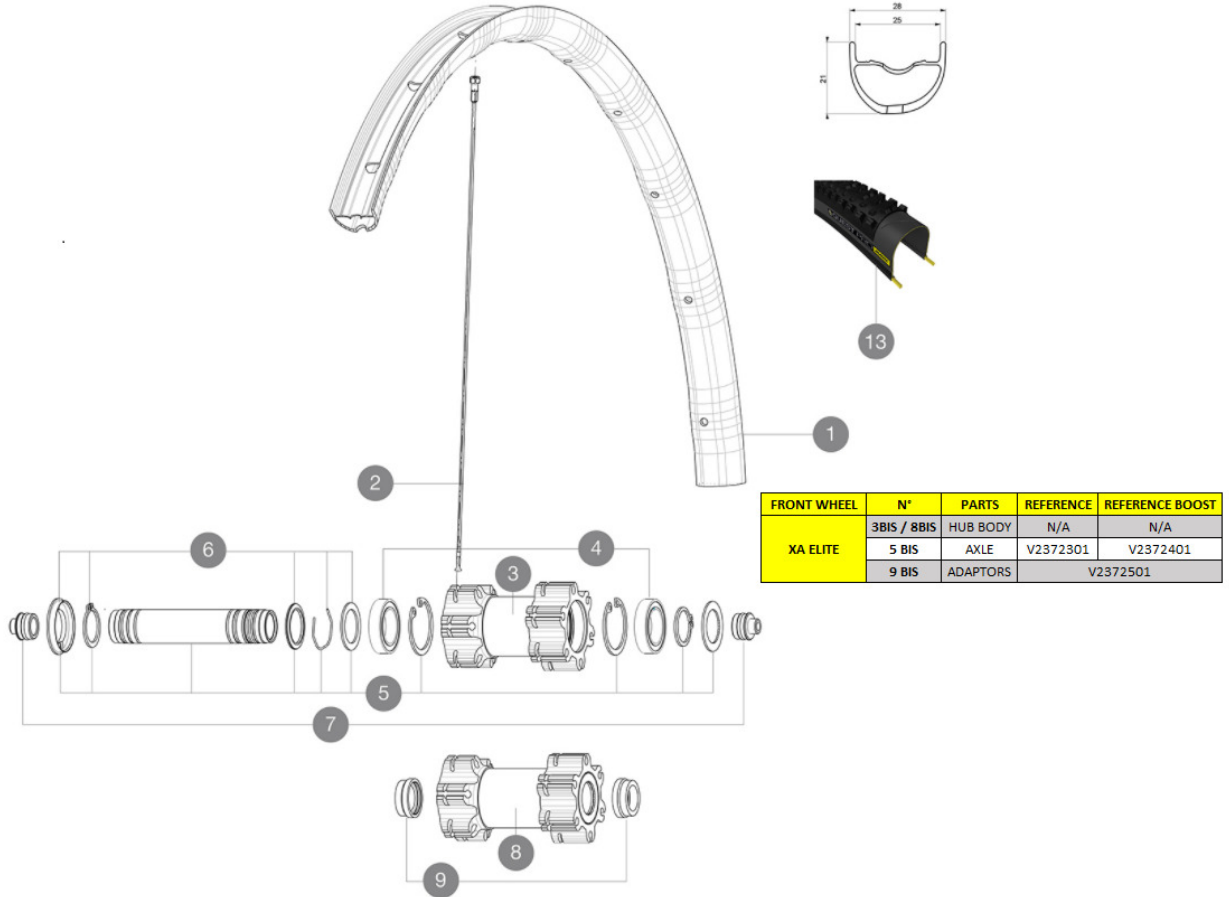

ASTM CATEGORY 3 : offroad with jumps less than 61cm
 Recommended weight limit : 120kg
 Recommended tire sizes: 35 mm to 69 mm (1.4" to 2.7")
 Recommended tyre sizes: 46mm to 64mm (1.8" to 2.5")

REFERENCES WHEELS

F70221	XaEl29FtBlk	F70392	XaEl29FtBstGm
F70222	XaEl29FtGm	F70393	XaEl29FtBstBlu
F70223	XaEl29FtBlu	F70401	XaEl29FtLefty60Blk
F70391	XaEl29FtBstBlk		

RIMS

VALVE HOLE (MM): 6,5

1	V2990115	KIT FT/RR RIM XA ELITE 29" 25mm BLACK TSS
1	V3030115	KIT FT/RR RIM XA ELITE 29" 25mm BLUE TSS
1	V3010115	KIT FT/RR RIM XA ELITE 29" 25mm GREEN TSS
	V2700101	UST Tape 28mm for 25 to 27mm wide rims

Specifications**RIMS**

- **Material** : Maxtal
 - **Material** : Maxtal
 - **Joint** : SUP
 - **Joint** : SUP
 - **Drilling** : traditional
 - **Drilling** : traditional
 - **Weight reduction** : ISM 4D
 - **Weight reduction** : ISM 4D
 - **Valve hole diameter** : 6.5 mm
 - **Valve hole diameter** : 6.5 mm
 - **Tire** : UST Tubeless and tubetype
 - **Tire** : UST Tubeless and tubetype
 - **Internal width** : 25 mm
 - **Internal width** : 25 mm
 - **ETRTO size 27.5"** : 584x25ss
 - **ETRTO size 27.5"** : 584x25ss
 - **ETRTO size 29"** : 622x25ss
 - **ETRTO size 29"** : 622x25ss
- Hookless profile
Hookless profile
Use with Mavic Tubeless Tape
Use with Mavic Tubeless Tape

WHEEL WEIGHTS

- Wheel weight
Weight Front 27.5": 780
Weight Front 29": 815