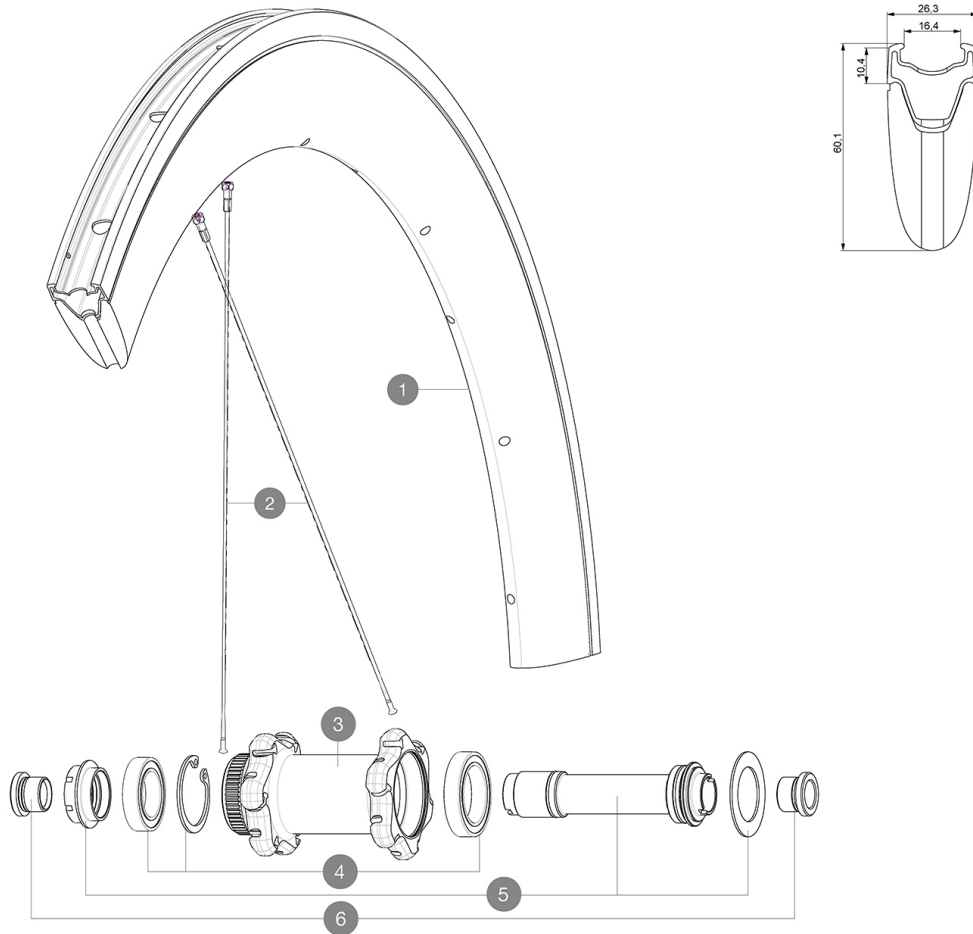

RIMS

VALVE HOLE \bar{A} (MM): 6.5 :

1	V2408510	KIT FRONT RIM CXR ELITE DISC - until stock last
	V2690201	KIT CARBON RIM TAPE 18x622mm - FOR CARBON RIM

SPOKES

2	V2275201	KIT 12 NDS/FT DISC/RR D SIDE BTD SPK 290mm/W N CXR Elite
---	----------	--

Specifications

RIMS

- **Material** : Maxtal alloy with Blackcell flange
- **Height** : 60 mm
- **Drilling** : traditional
- Disc brake specific profile
- **Valve hole diameter** : 6.5 mm
- **Tire** : clincher
- **Internal width** : 16 mm
- **ETRTO size** : 622x16C

SPOKES

- **Material** : steel
- **Shape** : straight pull, bladed, double butted
- **Nipples** : aluminum, ABS
- **Count** : 24 front and rear
- **Lacing** : front crossed 2, rear Isopulse

WHEEL HUB

- **Front and rear bodies** : aluminum
- **Axle material** : aluminum
- Sealed cartridge bearings
- **Freewheel** : Instant Drive 360
- **Front** : Quick release, 12 thru and 15 thru compatible
- **Rear** : 12x142 (convertible to quick release with optional adapters)

VERSIONS

- **Color** : Black only
- **Disc standard** : 6 Bolts or Center Lock(R)

WHEEL WEIGHTS

Wheel weight 945