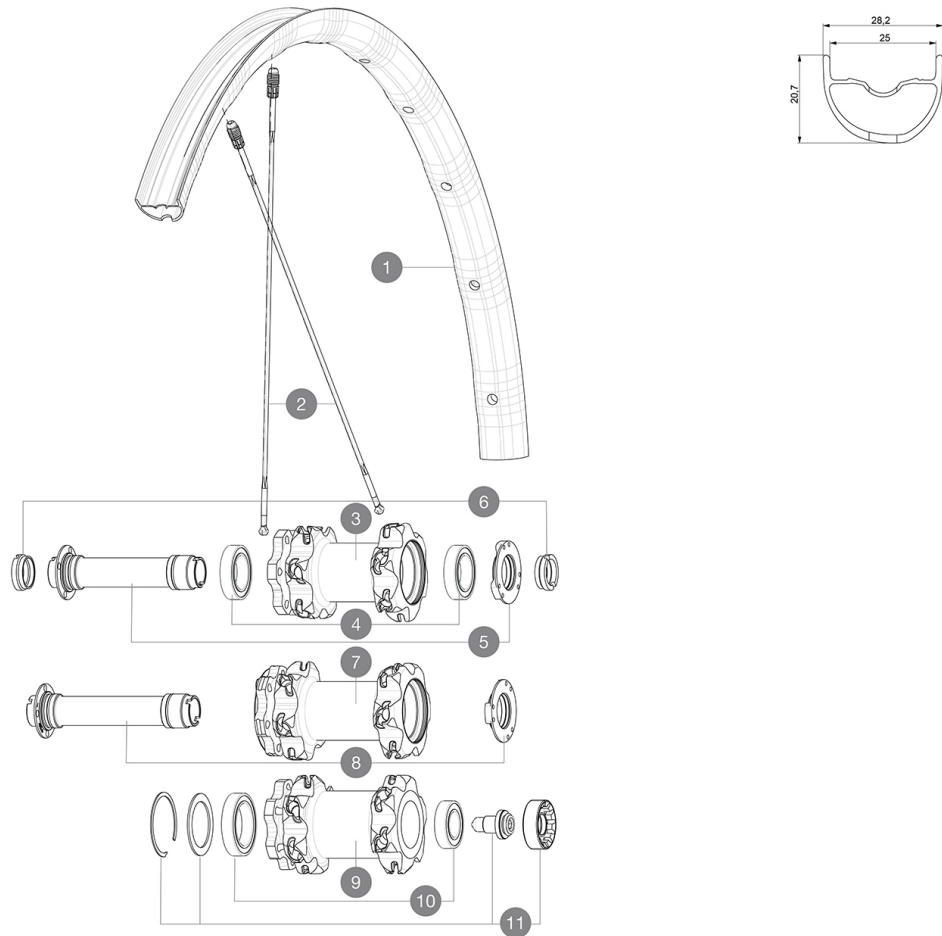

# MAVIC XA Pro 29

ASTM CATEGORY 3 : CROSS COUNTRY AND TRAIL RIDING

For a longer longevity of the wheel, Mavic recommends that the total weight supported by the wheels don't exceed 120kg, bike included

Recommended tyre sizes: 46mm to 64mm (1.8" to 2.5")

## REFERENCES WHEELS

F80321	Xa Pro 29 Ft	F80521	Xa Pro 29 Ft Lefty 60
F80331	Xa Pro 29 Ft Bst		

### VERSIONS

- **Color** : Black only
- **Disc standard** : 6 Bolts only
- **Hub width** : Boost (front 110, rear 148) or Non-Boost (front 100, rear 135/142)

### WHEEL WEIGHTS