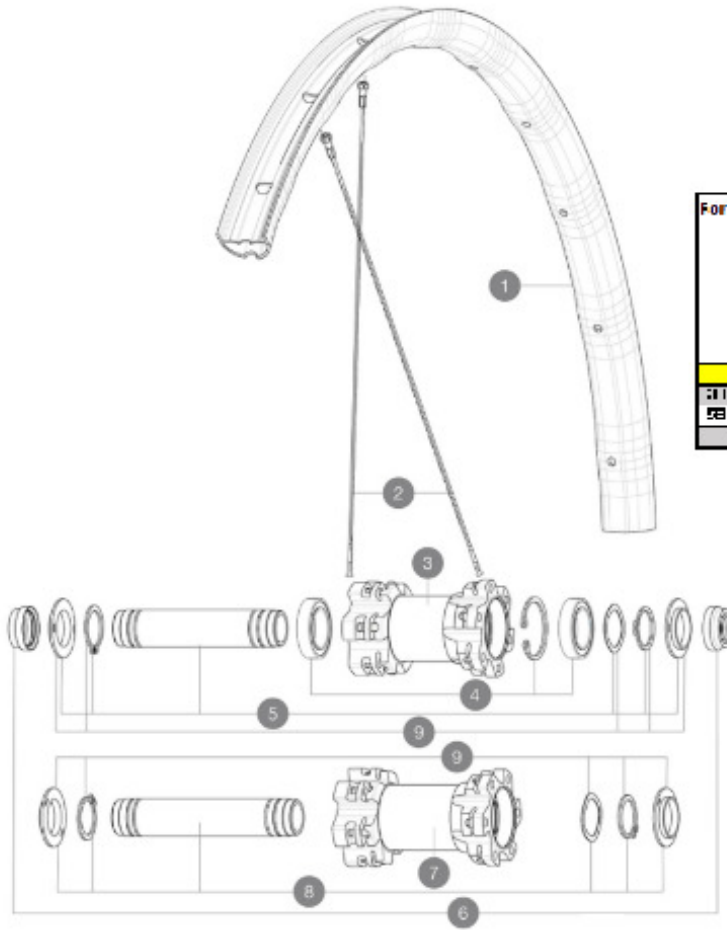

ASTM CATEGORY 3 : CROSS COUNTRY AND TRAIL RIDING

For a longer longevity of the wheel, Mavic recommends that the total weight supported by the wheels don't exceed 120kg, bike included
Recommended tyre sizes: 46mm to 64mm (1.8" to 2.5")

REFERENCES WHEELS

F80351 E-Xa Elite 27,5 Ft Bst

RIMS

&NBSP::

1	V2980115 V2700101	KIT FT/RR RIM XA ELITE 27,5" 25mm BLACK TSS UST Tape 28mm for 25 to 27mm wide rims
----------	----------------------	---

SPOKES

- **Material** : S6000 Aluminum
- **Joint** : SUP
- **Drilling** : traditional
- **Weight reduction** : ISM 4D
- **Valve hole diameter** : 6.5 mm
- **Tyre** : UST Tubeless and tubetype
- **Internal width** : 25 mm
- **ETRTO size 27.5"** : 584x25TSS
- **ETRTO size 29"** : 622x25TSS

VERSIONS

- **Color** : Black only
- **Disc standard** : 6 Bolts only
- **Hub width** : Boost only (front 110, rear 148)

WHEEL WEIGHTS

Weight Front 27.5": 775

Weight Front 29": 815