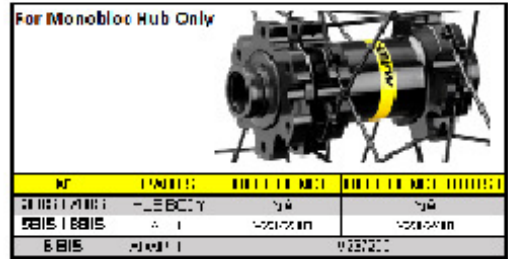

ASTM CATEGORY 3 : CROSS COUNTRY AND TRAIL RIDING

For a longer longevity of the wheel, Mavic recommends that the total weight supported by the wheels don't exceed 120kg, bike included
Recommended tyre sizes: 46mm to 64mm (1.8" to 2.5")

REFERENCES WHEELS

F80351 E-Xa Elite 27,5 Ft Bst

RIMS

&NBSP::

1	V2980115 V2700101	KIT FT/RR RIM XA ELITE 27,5" 25mm BLACK TSS UST Tape 28mm for 25 to 27mm wide rims
----------	----------------------	---

SPOKES

2	V2381101	KIT 12 FT/NDS XRIDE UST/FT XMAX EL/XA EL 27,5" SPK 278mm
----------	----------	--

HUB SHELLS

3	N/A	HUB BODY
	N/A	HUB BODY
4	99688501	BEARING KIT 9/12/15 D6T HUB 20x32x7 6804
5	V2371901	KIT FRONT AXLE MTB L1 QRM AUTO 15x100mm
	V2372301	KIT 100mm AXLE QRM AUTO MTB > 2019
7	N/A	HUB BODY
	N/A	HUB BODY
8	V2372001	KIT FRONT AXLE MTB L1 QRM AUTO BOOST 15x110mm
	V2372401	KIT 110mm AXLE QRM AUTO MTB > 2019
9	V2372701	QRM AUTO FRONT AXLE ASSEMBLY KIT > 2018

VERSIONS

- **Color** : Black only
- **Disc standard** : 6 Bolts only
- **Hub width** : Boost only (front 110, rear 148)

WHEEL WEIGHTS

Weight Front 27.5": 775

Weight Front 29": 815