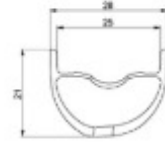

ASTM CATEGORY 3 : CROSS COUNTRY AND TRAIL RIDING

For a longer longevity of the wheel, Mavic recommends that the total weight supported by the wheels don't exceed 120kg, bike included
Recommended tyre sizes: 46mm to 64mm (1.8" to 2.5")

REFERENCES WHEELS

F80351 E-Xa Elite 27,5 Ft Bst

RIMS

&NBSP::

1	V2980115 V2700101	KIT FT/RR RIM XA ELITE 27,5" 25mm BLACK TSS UST Tape 28mm for 25 to 27mm wide rims
----------	----------------------	---

SPOKES

- **Material** : S6000 Aluminum
- **Joint** : SUP
- **Drilling** : traditional
- **Weight reduction** : ISM 4D
- **Valve hole diameter** : 6.5 mm
- **Tyre** : UST Tubeless and tubetype
- **Internal width** : 25 mm
- **ETRTO size 27.5"** : 584x25TSS
- **ETRTO size 29"** : 622x25TSS

VERSIONS

- **Color** : Black only
- **Disc standard** : 6 Bolts only
- **Hub width** : Boost only (front 110, rear 148)

WHEEL WEIGHTS

Weight Front 27.5": 775

Weight Front 29": 815