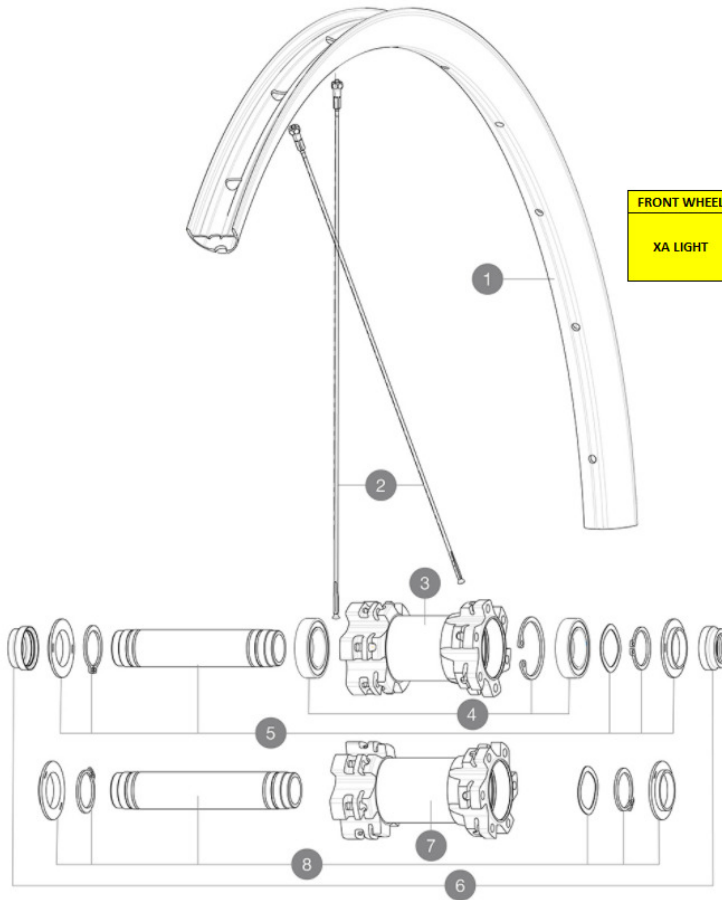

MAVIC XA Light

ASTM CATEGORY 3 : CROSS COUNTRY AND TRAIL RIDING

For a longer longevity of the wheel, Mavic recommends that the total weight supported by the wheels don't exceed 120kg, bike included

Recommended tyre sizes: 46mm to 64mm (1.8" to 2.5")

REFERENCES WHEELS

F80111 Xa Light 27,5 Bst Ft

F80101 Xa Light 27,5 Ft

FRONT WHEEL	N°	PARTS	REFERENCE	REFERENCE BOOST
XA LIGHT	3BIS / 7BIS	HUB BODY	N/A	N/A
	5BIS / 8BIS	AXLE	V2372301	V2372401
	6 BIS	ADAPTORS	V2372501	

RIMS

&NBSP;:

1	V2318215	KIT FRONT/REAR RIM XA/XA LIGHT 27,5" 25TSS
	V2700101	UST Tape 28mm for 25 to 27mm wide rims

SPOKES

2	V2385301	KIT 12 FT/NDS CROSSMAX LIGHT 27,5" SPK 278mm
---	----------	--

HUB SHELLS

Specifications

RIMS

- **Material** : S6000 Aluminum
- **Joint** : SUP
- **Drilling** : traditional
- **Valve hole diameter** : 6.5 mm
- **Tyre** : UST Tubeless and tubetype
- **Internal width** : 25 mm
- **ETRTO size 27.5"** : 584x25TSS
- **ETRTO size 29"** : 622x25TSS