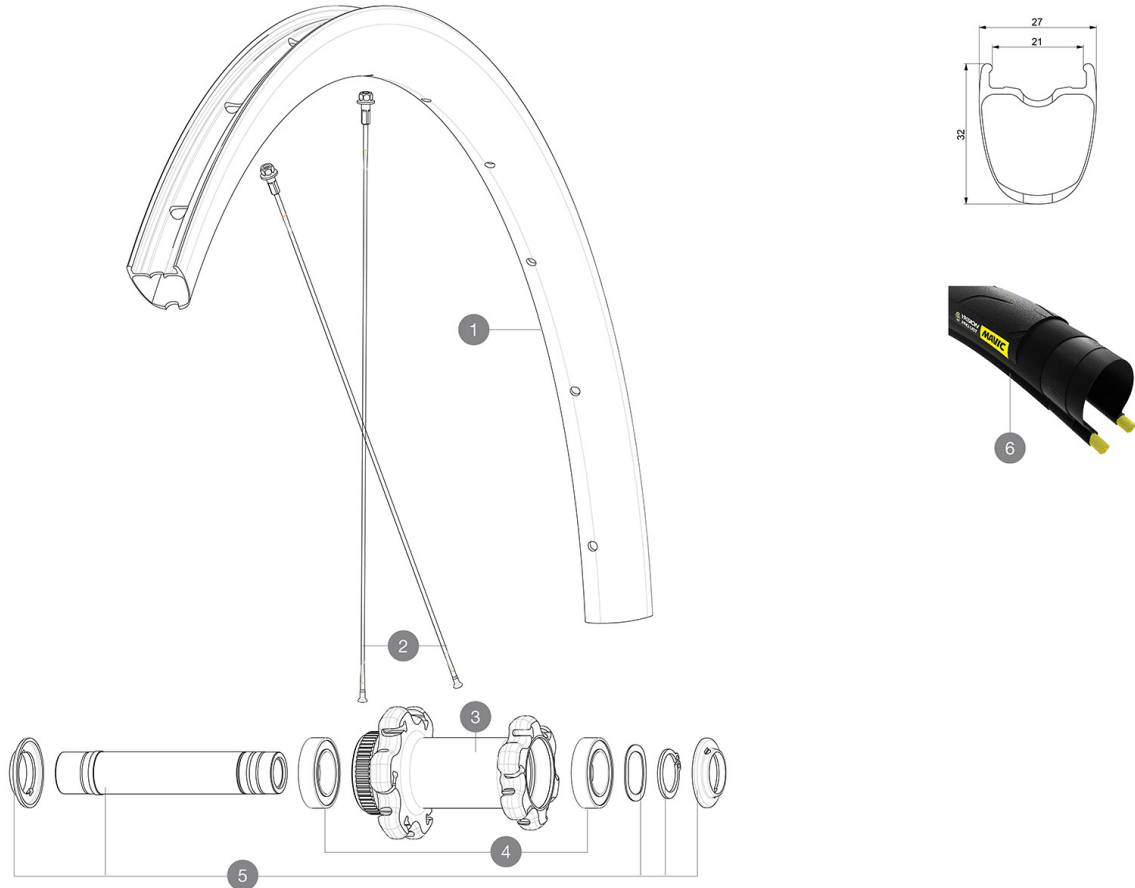

MAVIC Ksyrium Pro Carbon SL UST Disc

ASTM CATEGORY 1 : road only

For a longer longevity of the wheel, Mavic recommends that the total weight supported by the wheels don't exceed 120kg, bike included

Recommended tyre sizes: 25 to 32 mm

Max. Pressure: see indication on wheel and tyre. If they differ, use the lower of the 2

Max. Pressure tubeless: 25mm 6 bars - 87 PSI, 28mm 5 bars - 70 PSI. Max pressure tubetype: 25mm 7 bars - 102 PSI, 28mm 6 bars - 87 PSI

REFERENCES WHEELS

F80671 KsyProCarbSLUST DCL 19 Ft

RIMS

&NBSP::

1	V4093215	Kit Front/Rear rim Cosmic SL 32 Disc while stock lasts
1	V2736610	KIT FRONT RIM KSYRIUM PRO CARBON UST Disc 19/KSYRIUM PRO CAR
	V2620101	UST RIM TAPE 25mm (for 21-24mm wide rim)

SPOKES

2	V3666301	KIT 12 FRT/NDS BUTTED AERO STAINLESS SPOKE 283 KSYRIUM PRO C
2	V3666201	KIT 2 FRT/NDS STAMPED STAINLESS SPOKE 283 KSYRIUM PRO CARBON

HUB SHELLS

3	N/A	HUB BODY
4	V2500901	KIT BEARINGS 18x30x7 + WAVED WASHER + CLIP
5	V2374001	KIT 12x100mm FRONT AXLE DCL QRM AUTO ALLROAD > 2019
5	V2374101	KIT QRM AUTO FRONT L3 AXLE 100x12mm DCL - while stock last

OPTIONS

V2373501 QRM Auto front axle 15mm for DCL Allroad wheels > 2019

TYRES

6 39938825 Yksion Pro UST 700x25

ADAPTERS

V2680301 "Kit Ft Road Adapter 12 >> 9mm"