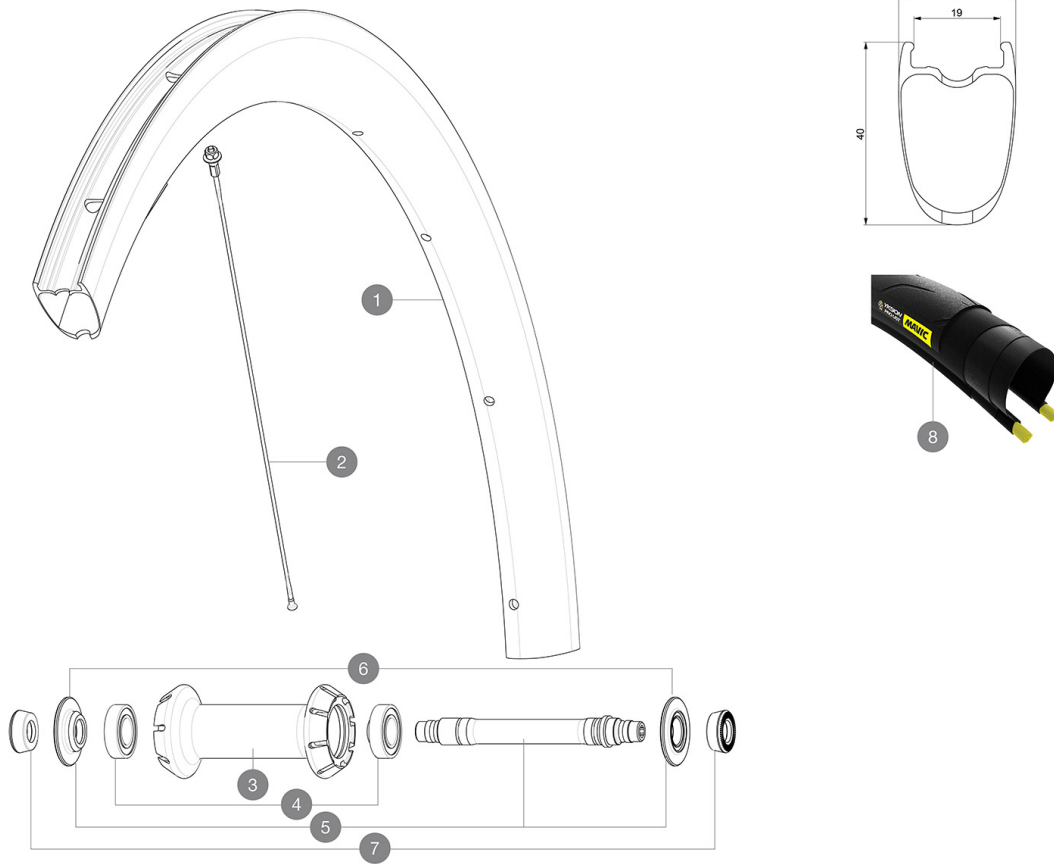

MAVIC *Cosmic Pro Carbon SL UST*

ASTM CATEGORY 1 : road only

For a longer longevity of the wheel, Mavic recommends that the total weight supported by the wheels don't exceed 120kg, bike included

Recommended tyre sizes: 25 to 32 mm

Max. Pressure: see indication on wheel and tyre. If they differ, use the lower of the 2

Max. Pressure tubeless: 25mm 6 bars - 87 PSI, 28mm 5 bars - 70 PSI. Max pressure tubetype: 25mm 7 bars - 102 PSI, 28mm 6 bars - 87 PSI

REFERENCES WHEELS

F85511 CosmicProCarb SL UST 19 Ft

RIMS

&NBSP;:

1	V4092610	Kit Front rim Cosmic SL 40 RB
1	V2736710	KIT FRONT RIM COSMIC PRO CARBON SL/PRO CARBON UST 19 - white
	V3720101	25mm UST Tape for 19 to 22mm Road Rims

SPOKES

2	V3665301	KIT 1 FRT 271 + 1 NDS 278 COSMIC PRO CARBON SL UST 19 STAMPE
2	V3662201	KIT 12 FRT COSMIC PRO CARB SL T/C/UST & NDS CPC SL BUTTED AE

HUB SHELLS

3	N/A	HUB BODY
4	M40078	FRONT HUB BEARINGS 6901 x 2
5	30870001	FRONT AXLE ROAD RIM BRAKING QRM +
6	V2252501	FRONT SETTING NUT & DUST PROTECTOR MY16

TYRES

8	39938825	Yksion Pro UST 700x25

ADAPTERS

7	35117301	FT/RR FORK REST R-SYS/CC ULTIMATE > 2013/KSY PRO CARB T