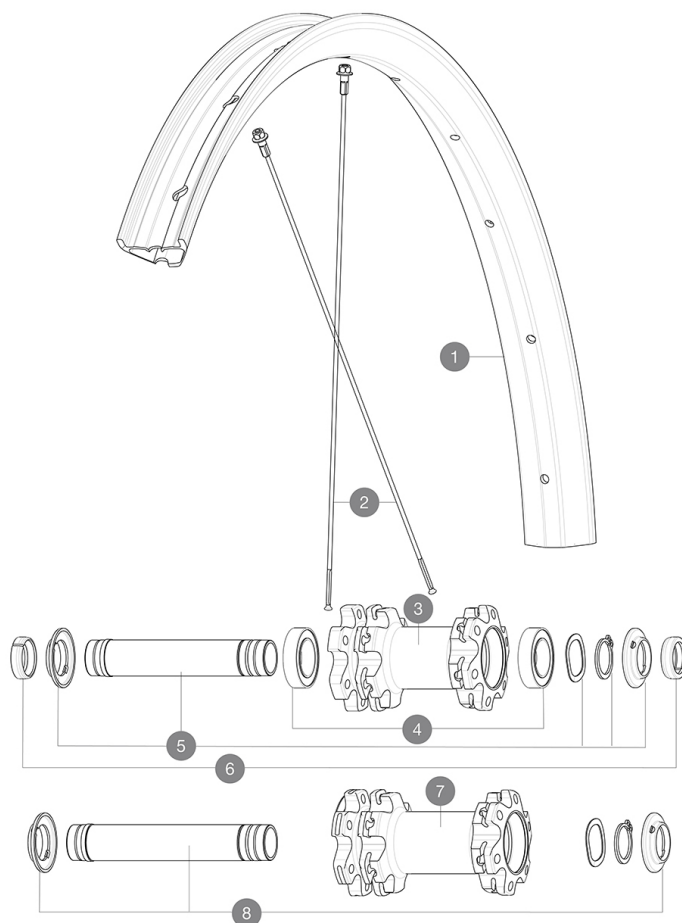

MAVIC XA Elite Carbon

1
2019
FRONT

ASTM CATEGORY 3 : CROSS COUNTRY AND TRAIL RIDING

For a longer longevity of the wheel, Mavic recommends that the total weight supported by the wheels don't exceed 120kg, bike included

Recommended tyre sizes: 60mm to 76mm (2.35" to 3.0")

REFERENCES WHEELS

F81681 XA Elite Carbon 27,5 Ft Boost

F81651 XA Elite Carbon 27,5 Ft

RIMS

&NBSP;:

1	V3760915	KIT FRT/REAR RIM XA ELITE Carbon 27,5"
	V3750101	35mm UST Green Tape for 30mm wide rims

OPTIONS

V2374401 TORQUE CAPS 15*31 Adapter MTB QRM Auto > 2019 Frt HUB

ADAPTERS

6 V2372501 15mm MTB Axle Cap QRM Auto From 2019
99694101 ADAPTER Ft 15 to 9mm QR

MAVIC XA Elite Carbon

DELIVERED WITH

UST valve and accessories (129 838 01)	
UST valve and accessories (129 838 01)	
Tubeless rim tape	
Tubeless rim tape	
Multifunction adjustment wrench (325 423 01)	
Multifunction adjustment wrench (325 423 01)	
User guide	
User guide	

SPOKES

- **Material** : steel
- **Material** : steel
- **Shape** : straight pull, round
- **Shape** : straight pull, round
- **Count** : 24 front and rear
- **Count** : 24 front and rear
- **Lacing** : front and rear crossed 2
- **Lacing** : front and rear crossed 2