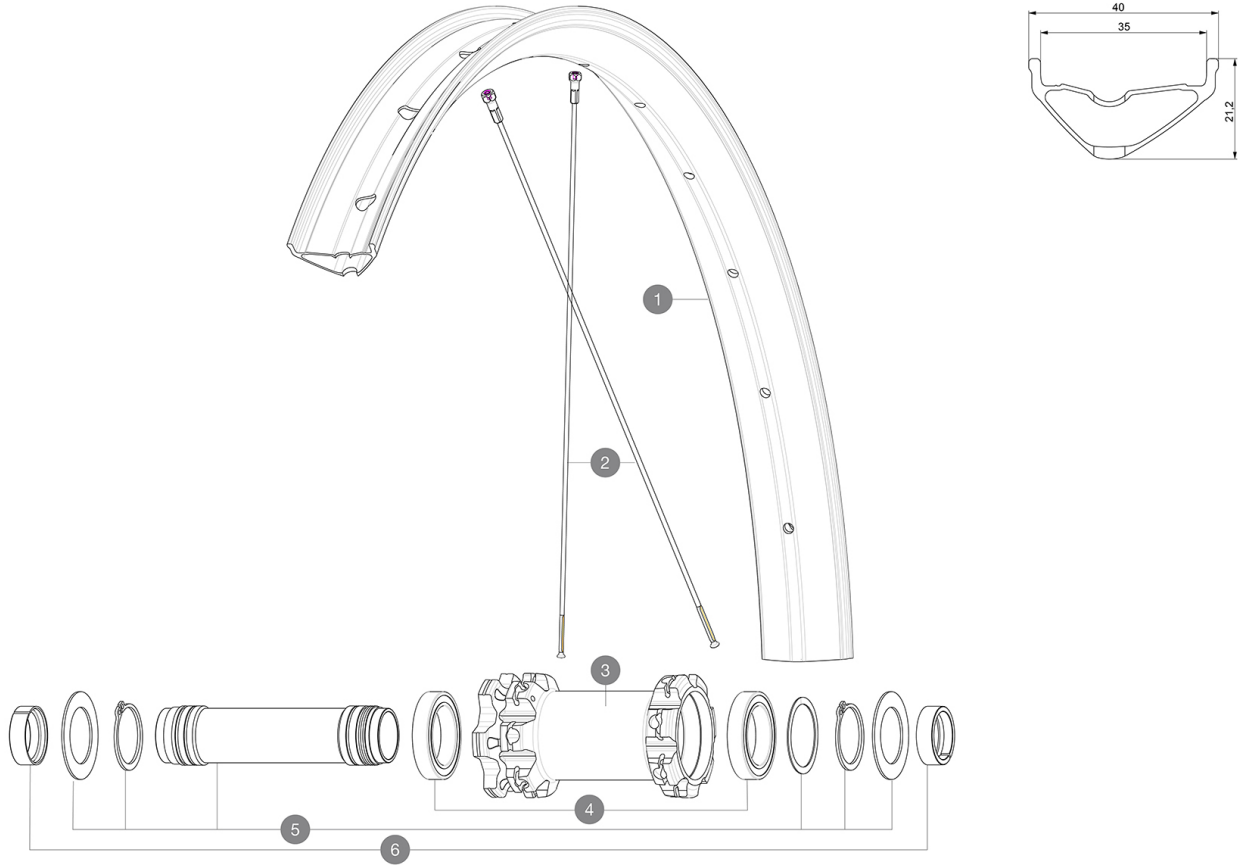

ASTM CATEGORY 3 : CROSS COUNTRY AND TRAIL RIDING

For a longer longevity of the wheel, Mavic recommends that the total weight supported by the wheels don't exceed 150kg, bike included

Recommended tyre sizes: 65mm to 81mm (2.5" to 3.2")

REFERENCES WHEELS

P88801	E-XA 35 27,5 Pr Bst	F82591	E-XA 35 27,5 Ft Boost
P88811	E-XA 35 27,5 Pr Bst XD		

RIMS

&NBSP;:

1	V3763715	KIT FRT/REAR RIM E-XA 27,5"
	V3710101	40mm UST Tape For 35mm Wide Rims

SPOKES

2	V3821301	KIT 14 FRT/NDS E-CROSSMAX/E-XA 27,5" FLAT SPOKE 282mm + nip
---	----------	---

HUB SHELLS

3	N/A	HUB BODY
4	M40179	FRONT BEARING 25x37x7 20mm AXLE
5	V2373701	KIT 20x110mm BOOST AXLE QRM AUTO MTB > 2019

WHEEL WEIGHTS

939