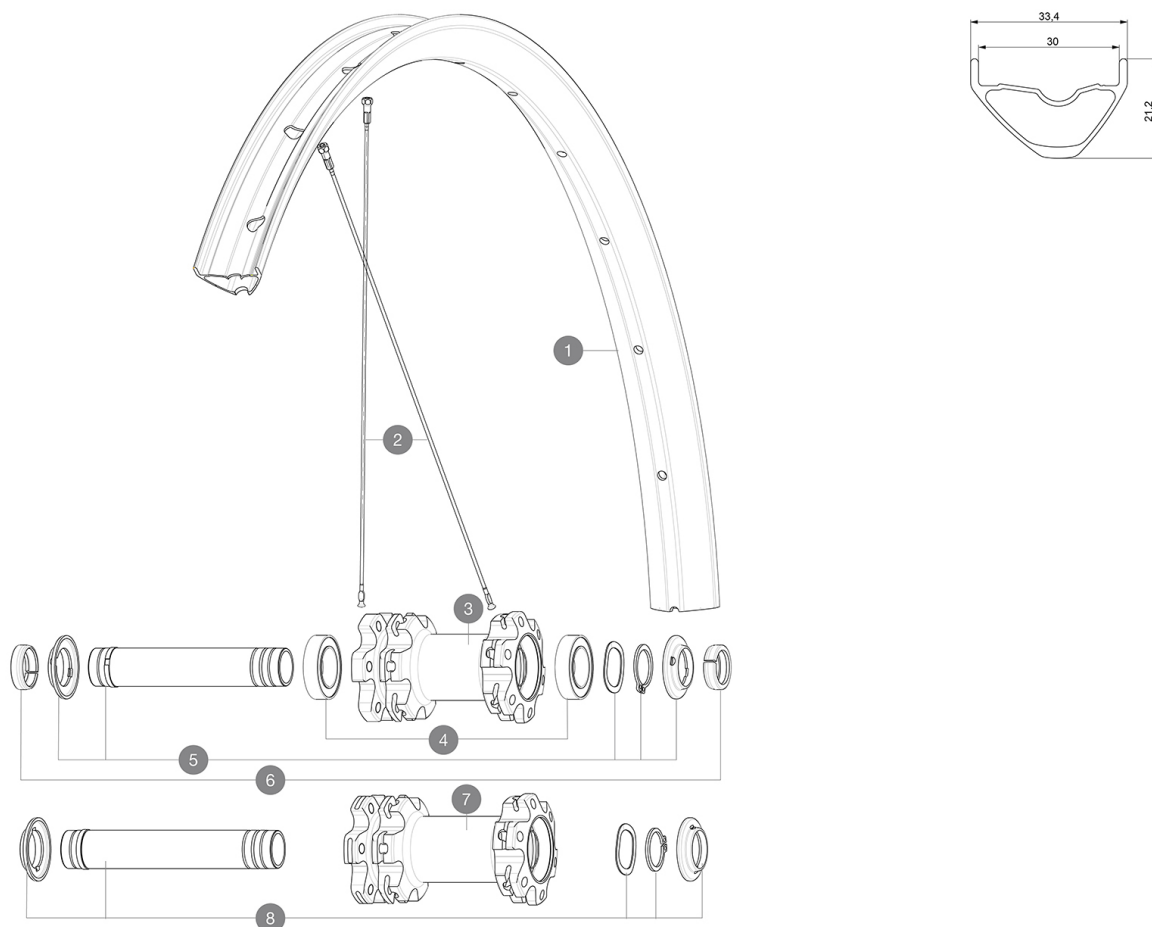

ASTM CATEGORY 3 : CROSS COUNTRY AND TRAIL RIDING

For a longer longevity of the wheel, Mavic recommends that the total weight supported by the wheels don't exceed 120kg, bike included

Recommended tyre sizes: 60mm to 76mm (2.35" to 3.0")

## REFERENCES WHEELS

F82191 XA 29 Ft

F82201 XA 29 Ft Boost

**Specifications**
**RIMS**

- **Material** : S6000 Aluminum
- **Material** : S6000 Aluminum
- **Joint** : sleeved
- **Joint** : sleeved
- **Drilling** : traditional
- **Drilling** : traditional
- **Valve hole diameter** : 6.5 mm
- **Valve hole diameter** : 6.5 mm
- **Tyre** : UST Tubeless and tubetype
- **Tyre** : UST Tubeless and tubetype
- **Internal width** : 30 mm
- **Internal width** : 30 mm

**SPOKES**

- **Material** : steel
- **Material** : steel
- **Shape** : straight pull, round
- **Shape** : straight pull, round
- **Count** : 24 front and rear
- **Count** : 24 front and rear
- **Lacing** : front and rear crossed 2
- **Lacing** : front and rear crossed 2