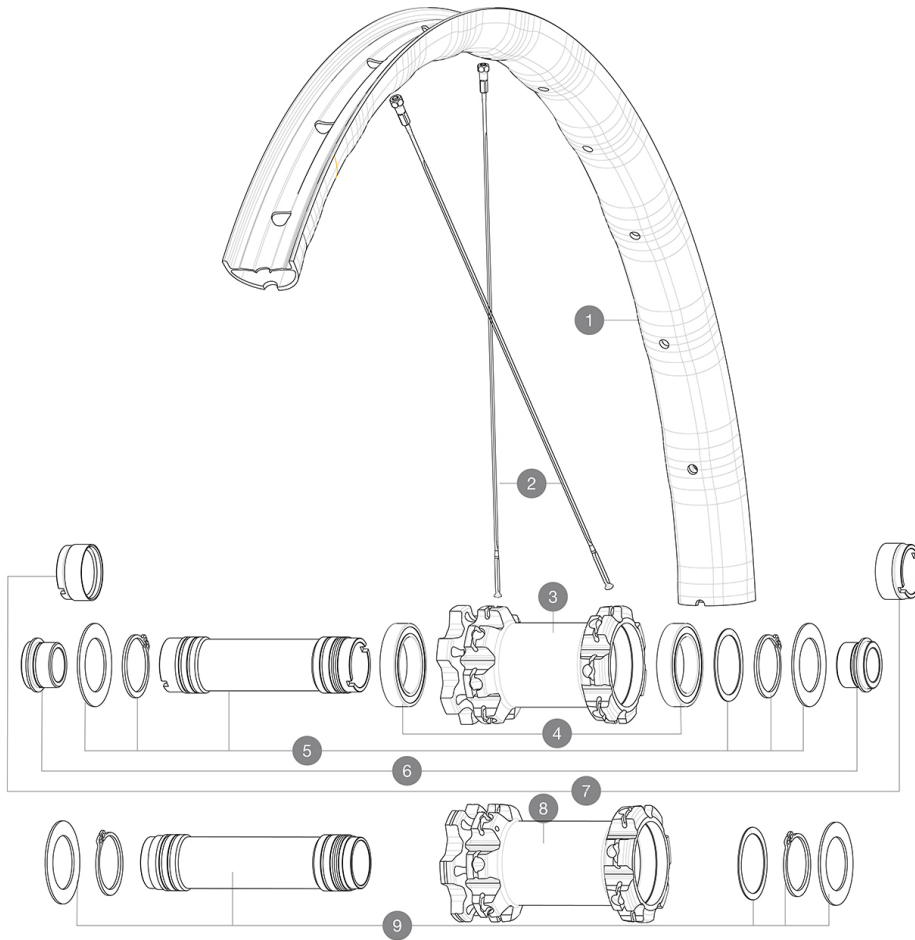

# MAVIC Deemax Elite 29

1  
2019  
FRONT

## ASTM CATEGORY 4 : ENDURO AND TRAIL RIDING

For a longer longevity of the wheel, Mavic recommends that the total weight supported by the wheels don't exceed 120kg, bike included

Recommended tyre sizes: 60mm to 76mm (2.35" to 3.0")

## REFERENCES WHEELS

F82401	Deemax Elite 29 Ft	F82411	Deemax Elite 29 Ft Boost
--------	--------------------	--------	--------------------------

### WHEEL WEIGHTS