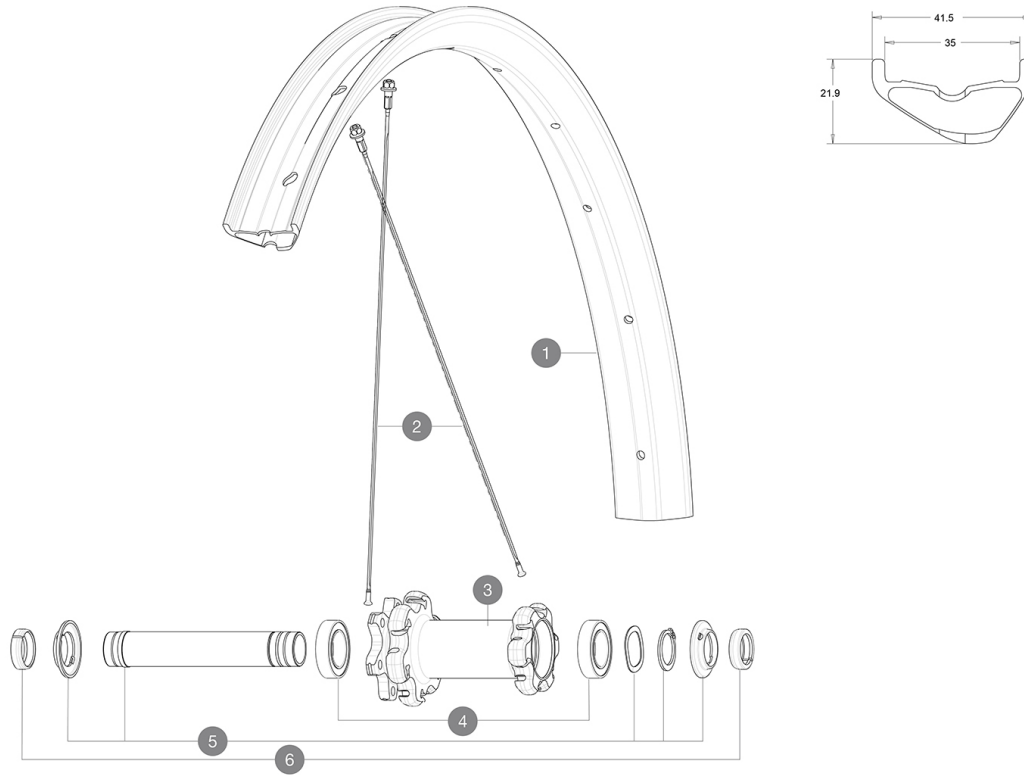

MAVIC XA35 Pro Carbon

1
2019
FRONT

ASTM CATEGORY 3 : CROSS COUNTRY AND TRAIL RIDING

For a longer longevity of the wheel, Mavic recommends that the total weight supported by the wheels don't exceed 120kg, bike included

Recommended tyre sizes: 65mm to 81mm (2.5" to 3.2")

REFERENCES WHEELS

F83261 XA35ProCarb 27,5 19 Ft Boost

RIMS

&NBSP;:

1	V3760815	KIT FRT/REAR RIM XA 35 PRO Carbon 27,5"
	V3710101	40mm UST Tape For 35mm Wide Rims

SPOKES

2	V2386301	KIT 12 FRT/REAR XA 35 PRO CARBON BUTTED FLAT SPOKE 275mm + a

HUB SHELLS

3	N/A	HUB BODY
4	V2500901	KIT BEARINGS 18x30x7 + WAVED WASHER + CLIP
5	V2372401	KIT 110mm AXLE QRM AUTO MTB > 2019

OPTIONS

V2374401 TORQUE CAPS 15*31 Adapter MTB QRM Auto > 2019 Frt HUB

ADAPTERS

6 V2372501 15mm MTB Axle Cap QRM Auto From 2019
99694101 ADAPTER Ft 15 to 9mm QR