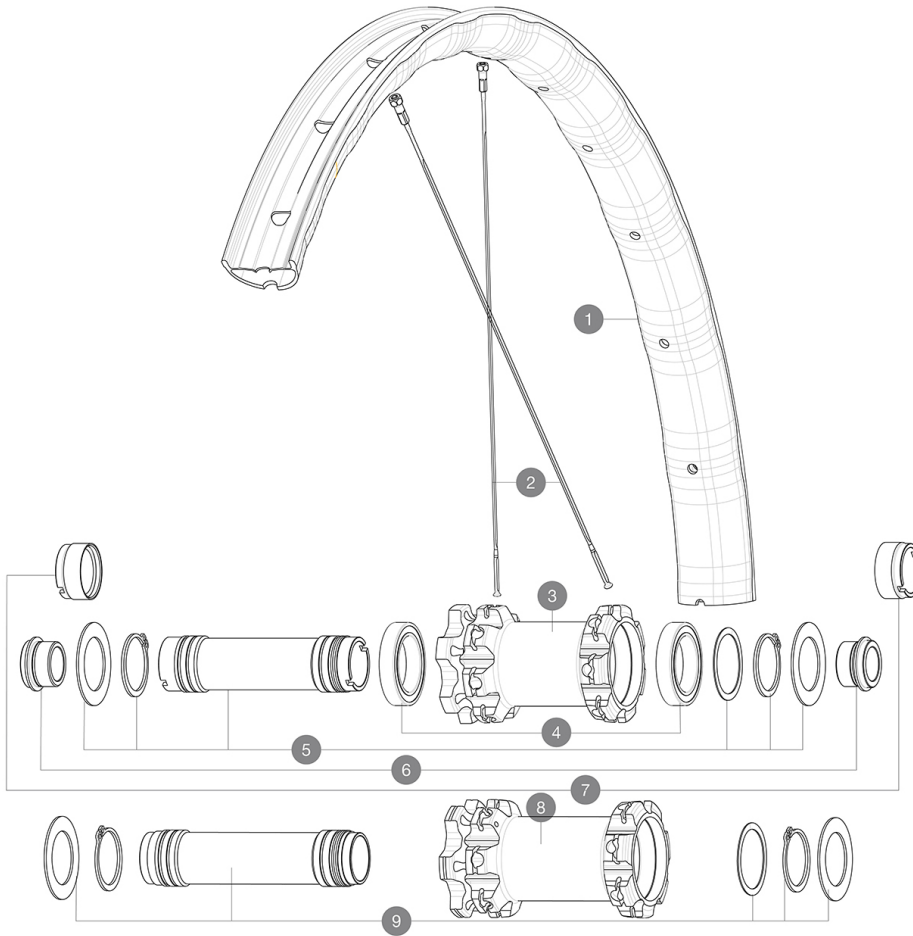

Recommended tyre sizes: 60mm to 76mm (2.35" to 3.0")

REFERENCES WHEELS

F84071 E-Xa30 Elite 27,5 Ft

F84081 E-XA30 Elite 27,5 Ft Boost

**RIMS**

&NBSP;:

1	V3762710	KIT FRONT RIM E-XA Elite 19 27,5"
	V3750101	35mm UST Green Tape for 30mm wide rims

SPOKES

2	V3820701	KIT 14 FRONT DEEMAX ELITE/E-XA ELITE 19 27,5" FLAT BUTTED S
---	----------	---

HUB SHELLS

3	N/A	HUB BODY
4	M40179	FRONT BEARING 25x37x7 20mm AXLE
5	V2373801	KIT 20x110mm AXLE QRM AUTO MTB > 2019
8	N/A	HUB BODY
9	V2373701	KIT 20x110mm BOOST AXLE QRM AUTO MTB > 2019

COMPATIBILITY

Freewheel: Shimano/Sram or XD	
Front axle: 15mm, convertible to 20mm thru axle with included adapters	
Freewheel: Shimano Micro Spline	

Specifications

RIMS

- **Material** : Maxtal
 - **Joint** : SUP
 - **Drilling** : traditional
 - **Weight reduction** : ISM 4D
- E-Bike specific rim profile
- **Valve hole diameter** : 6.5 mm
 - **Tyre** : UST Tubeless and tubetype
 - **Internal width** : 30 mm
- Use with Mavic Tubeless Tape
- **ETRTO size 27.5"** : 584x30TSS
 - **ETRTO size 29"** : 622x30TSS

SPOKES

- **Material** : steel
- **Shape** : straight pull, flat, double butted
- **Count** : 28 front and rear
- **Lacing** : front and rear crossed 3

WHEEL HUB

- **Front and rear bodies** : aluminum
 - **Axle material** : aluminum
- Auto adjust sealed cartridge bearings (QRM Auto), front and rear
- **Freewheel** : Instant Drive 360 steel