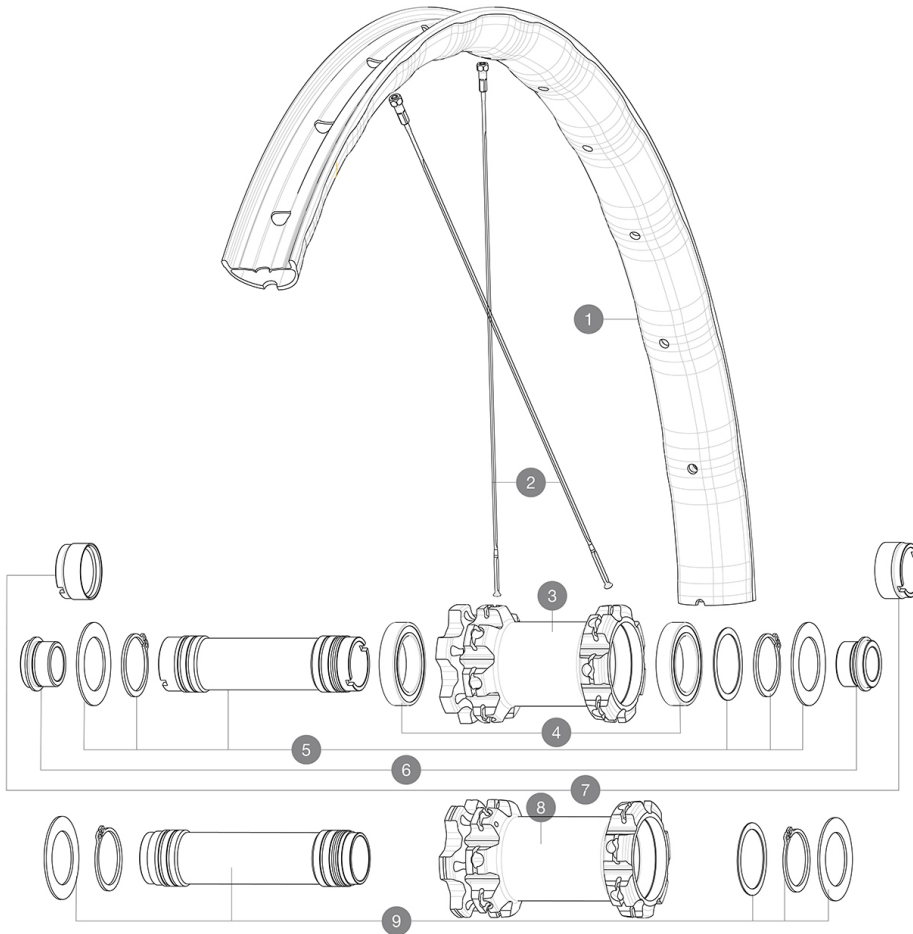

Recommended tyre sizes: 60mm to 76mm (2.35" to 3.0")

REFERENCES WHEELS

F84141 E-Xa30 Elite 29 Ft

F84151 E-XA30 Elite 29 Ft Boost

RIMS

&NBSP;:

1	V3763210	KIT FRONT RIM E-XA ELITE 19 29"
	V3750101	35mm UST Green Tape for 30mm wide rims

SPOKES

2	V3821201	KIT 14 FRONT DEEMAX ELITE/E-XA ELITE 19 29" FLAT BUTTED SPO
---	----------	---

HUB SHELLS

3	N/A	HUB BODY
4	M40179	FRONT BEARING 25x37x7 20mm AXLE
5	V2373801	KIT 20x110mm AXLE QRM AUTO MTB > 2019
8	N/A	HUB BODY
9	V2373701	KIT 20x110mm BOOST AXLE QRM AUTO MTB > 2019

COMPATIBILITY

Freewheel: Shimano/Sram or XD	
Front axle: 15mm, convertible to 20mm thru axle with included adapters	
Freewheel: Shimano Micro Spline	

Specifications

RIMS

- **Material** : Mactal
 - **Joint** : SUP
 - **Drilling** : traditional
 - **Weight reduction** : ISM 4D
- E-Bike specific rim profile
- **Valve hole diameter** : 6.5 mm
 - **Tyre** : UST Tubeless and tubetype
 - **Internal width** : 30 mm
- Use with Mavic Tubeless Tape
- **ETRTO size 27.5"** : 584x30TSS
 - **ETRTO size 29"** : 622x30TSS

SPOKES

- **Material** : steel
- **Shape** : straight pull, flat, double butted
- **Count** : 28 front and rear
- **Lacing** : front and rear crossed 3

WHEEL HUB

- **Front and rear bodies** : aluminum
 - **Axle material** : aluminum
- Auto adjust sealed cartridge bearings (QRM Auto), front and rear
- **Freewheel** : Instant Drive 360 steel