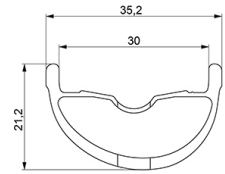

Recommended tyre sizes: 60mm to 76mm (2.35" to 3.0")

REFERENCES WHEELS

F84141 E-Xa30 Elite 29 Ft

F84151 E-XA30 Elite 29 Ft Boost

RIMS

&NBSP;:

1	V3763210	KIT FRONT RIM E-XA ELITE 19 29"
	V3750101	35mm UST Green Tape for 30mm wide rims

COMPATIBILITY

Freewheel: Shimano/Sram or XD	
Front axle: 15mm, convertible to 20mm thru axle with included adapters	
Freewheel: Shimano Micro Spline	

Specifications

RIMS

- **Material** : Mactal
 - **Joint** : SUP
 - **Drilling** : traditional
 - **Weight reduction** : ISM 4D
- E-Bike specific rim profile
- **Valve hole diameter** : 6.5 mm
 - **Tyre** : UST Tubeless and tubetype
 - **Internal width** : 30 mm
- Use with Mavic Tubeless Tape
- **ETRTO size 27.5"** : 584x30TSS
 - **ETRTO size 29"** : 622x30TSS

SPOKES

- **Material** : steel
- **Shape** : straight pull, flat, double butted
- **Count** : 28 front and rear
- **Lacing** : front and rear crossed 3

WHEEL HUB

- **Front and rear bodies** : aluminum
 - **Axle material** : aluminum
- Auto adjust sealed cartridge bearings (QRM Auto), front and rear
- **Freewheel** : Instant Drive 360 steel

VERSIONS

- **Disc standard** : 6 Bolts only
- **Hub width** : Boost only (front 110, rear 148)
- **Freewheel** : Shimano/Sram or XD

WHEEL WEIGHTS