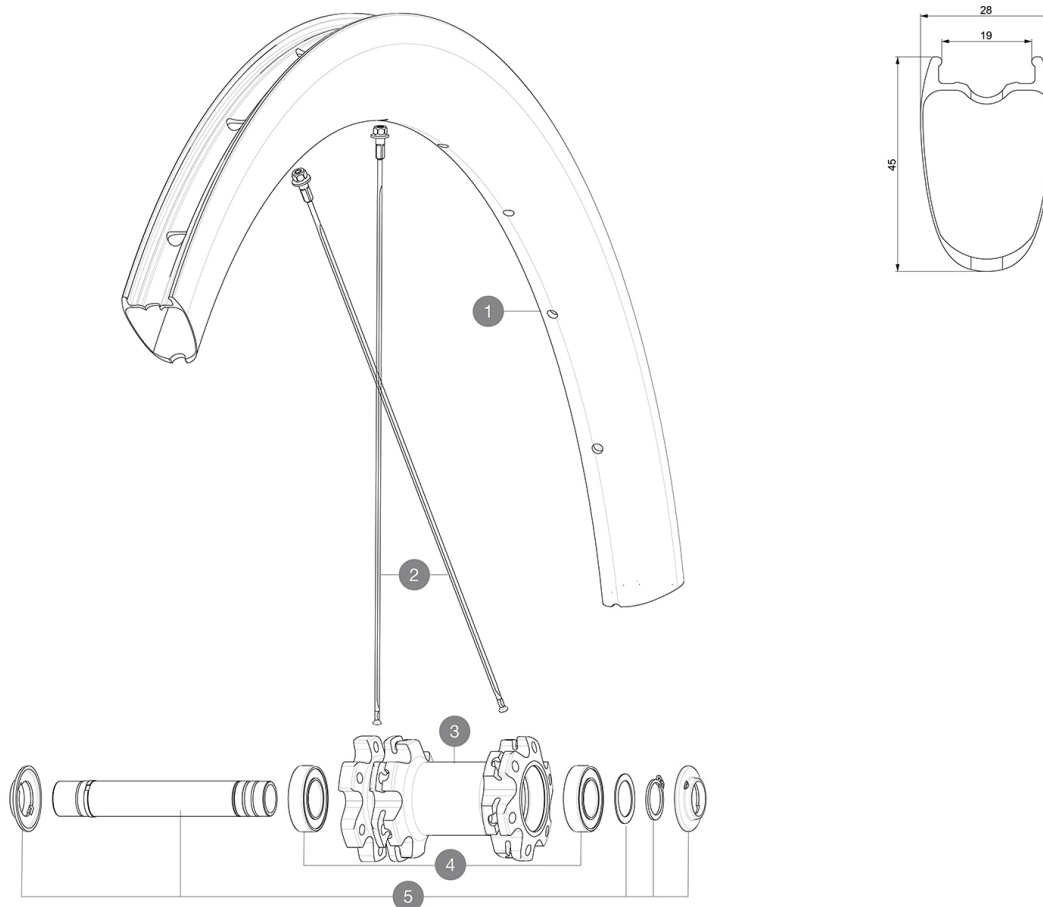

Max. Pressure: see indication on wheel and tyre. If they differ, use the lower of the 2

REFERENCES WHEELS

F86951 CosPCUST D6B EBM20 Ft

RIMS

&NBSP;:

1	V4092815	Kit Front/Rear rim Cosmic SL 45 Disc
1	V2736210	KIT FRONT RIM COSMIC PRO CARBON UST Disc - while stock last
	V2620101	UST RIM TAPE 25mm (for 21-24mm wide rim)

SPOKES

2	V3665901	KIT 12 FRT/NDS COSMIC PRO CARBON UST Disc SPOKE 273 + nipple
2	V4161201	Kit 12 Front/Rear non Drive Side Stainless Spokes 273 Cosmic

HUB SHELLS

3	N/A	HUB BODY
4	M40129	KIT 2 BEARINGS 6902 15x28x7
5	V2373301	KIT QRM AUTO FRONT AXLE 12mm > 2019

Cosmic Pro Carbon UST EBM

Specifications

WHEEL WEIGHTS