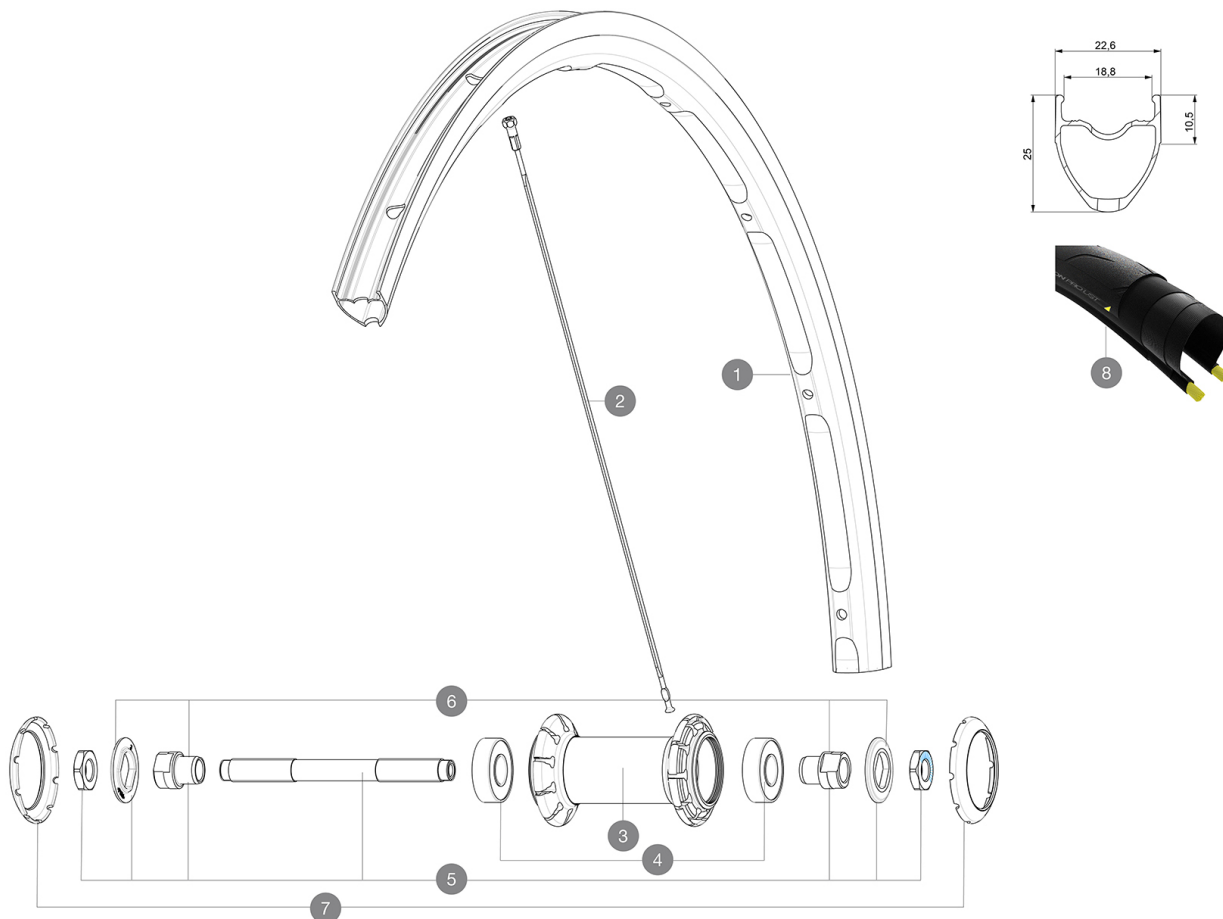

MAVIC Ksyrium UST

1
2020
FRONT

ASTM CATEGORY 1 : road only

For a longer longevity of the wheel, Mavic recommends that the total weight supported by the wheels don't exceed 120kg, bike included

Recommended tyre sizes: 25 to 32 mm

Max. Pressure: see indication on wheel and tyre. If they differ, use the lower of the 2

REFERENCES WHEELS

F88271 Ksyrium UST 20 Ft

RIMS

&NBSP::

1	V4080310 V3720101	KIT FRONT RIM KSYRIUM UST 19/20 25mm UST Tape for 19 to 22mm Road Rims

SPOKES

2	V3664701	KIT 10 FRT/NDS AKSIUM ELITE UST FLAT SPOKE 282mm + nipple

HUB SHELLS

3	N/A	HUB BODY
4	M40318	KIT 2 HUB BEARINGS 6001
5	99603801	SHORT EXPENSIBLE BEARING SUPPORTS > 2008
6	99603701	FRONT AXLE QRM ROAD 2008
7	V2375101	KIT 3 HUB CAPS AERO 9 SLOTS BLACK