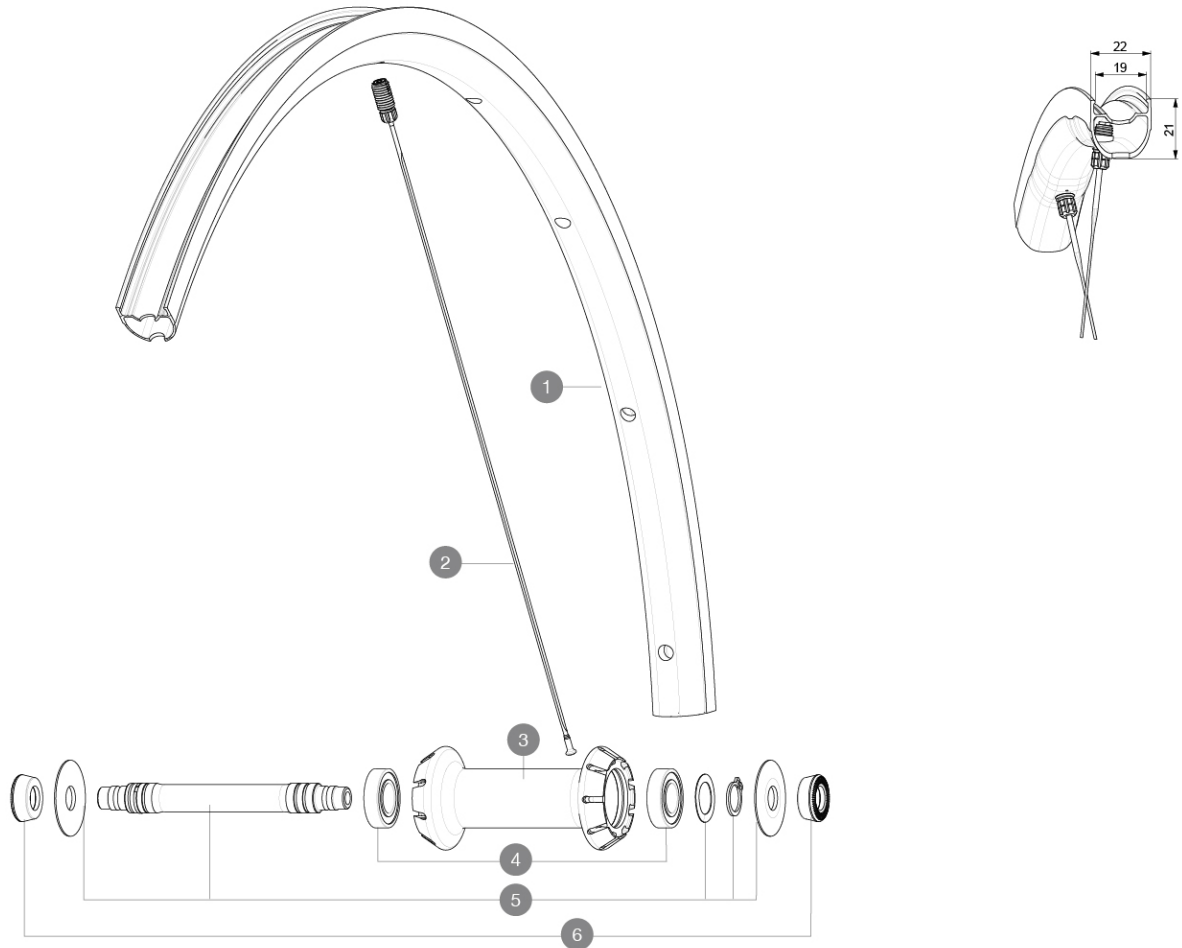

For a longer longevity of the wheel, Mavic recommends that the total weight supported by the wheels doesn't exceed 120kg, bike included

Recommended tyre sizes: 25 to 32 mm

Max. Pressure: see indication on wheel and tyre. If they differ, use the lowest of the 2

Maximum tyre size: width 62mm - pressure max. 3.8Bar/55PSI

REFERENCES WHEELS

F90251 KSYRIUM SL RB 700 QR

**RIMS**

&NBSP;:

1 V4094110 Kit Front rim Ksyrium SL RB

SPOKES

2 V4164301 Kit 9 front Ksyrium SL butted aero spoke 289mm M7/7