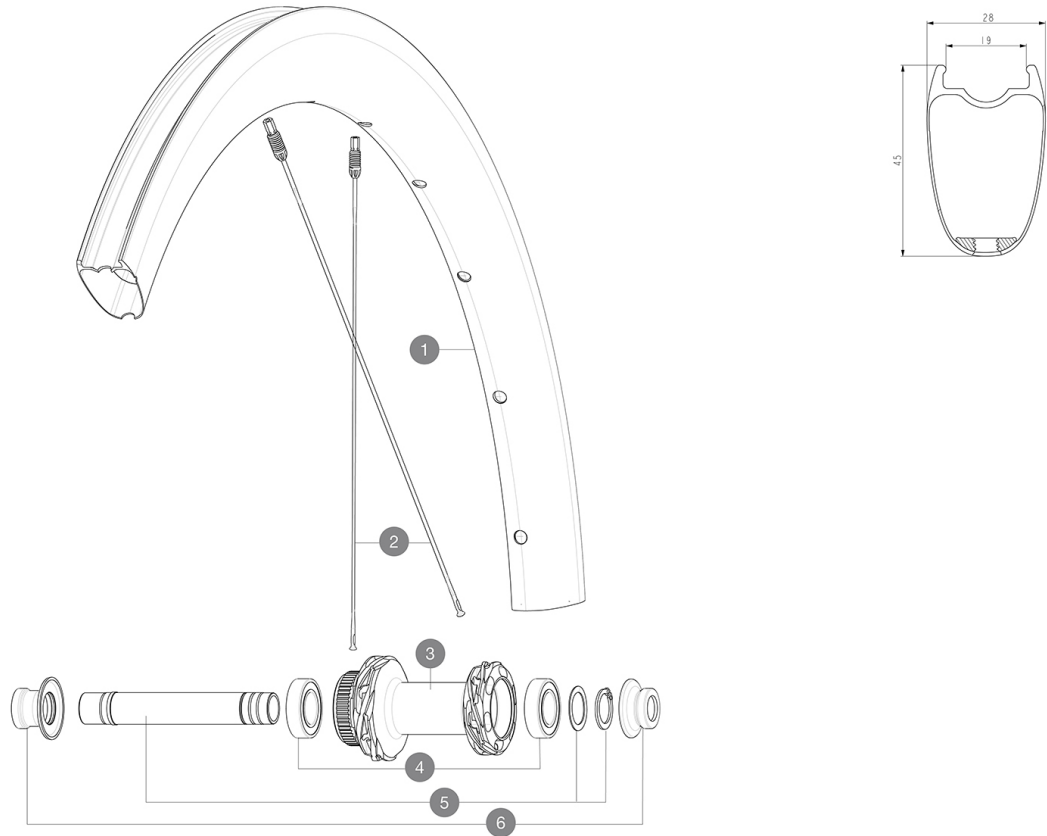

MAVIC *Cosmic SLR 45 Disc*

ASTM CATEGORY 2 : road and offroad with jumps less than 15cm

For a longer longevity of the wheel, Mavic recommends that the total weight supported by the wheels doesn't exceed 120kg, bike included

Recommended tyre sizes: 25 to 32 mm

Max. Pressure: see indication on wheel and tyre. If they differ, use the lowest of the 2

REFERENCES WHEELS

F90181 Cosmic SLR 45 DCL Ft

**RIMS**

&NBSP;:

1	V4095015	Kit Front/Rear rim Cosmic SLR 45 Disc MY22
1	V4093615	Kit Front/Rear rim Cosmic SLR 45 Disc - while stock last

Fore Carbon
UST

SPOKES

- **Material** : steel
- **Shape** : straight pull, elliptical aero, double butted (patented)
- **Nipples** : Fore integrated aluminum
- **Count** : 24 front and rear
- **Lacing** : front and rear crossed 2, contactless

WHEEL HUB

- **Front and rear bodies** : aluminum
 - **Axle material** : aluminum
 - **Front** : Quick release and 12x100 through axle compatible
 - **Rear** : Quick Release, 12x142 and 12x135 compatible
- Infinity Hub
Instant Drive 360
QRM Auto