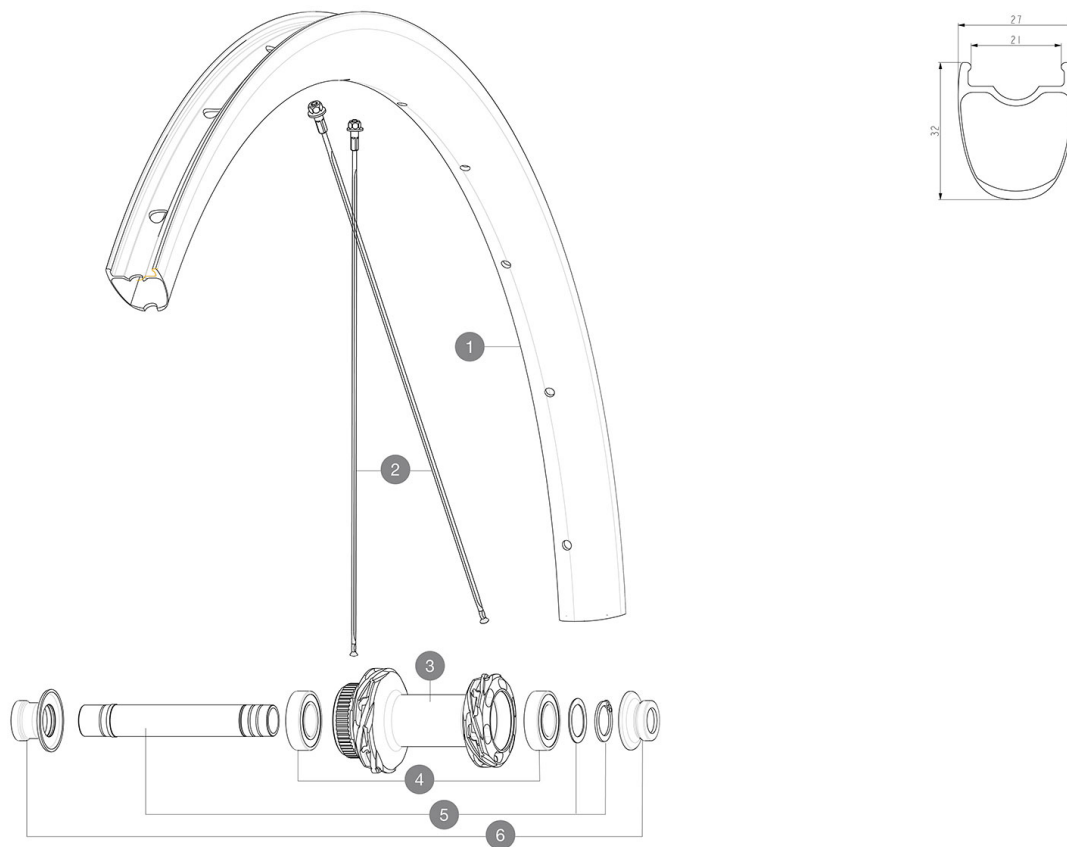

REFERENCES WHEELS

F90241 Cosmic SLS 32 DCL Ft

RIMS

&NBSP;:

1	V4093215	Kit Front/Rear rim Cosmic SL 32 Disc while stock lasts
	V2620101	UST RIM TAPE 25mm (for 21-24mm wide rim)

SPOKES

2	V4163101	Kit 12 Front/Rear Cosmic SLS 32 Disc aero stainless spoke 28
---	----------	--

HUB SHELLS

3	N/A	HUB BODY
3	N/A	HUB BODY
4	M40129	KIT 2 BEARINGS 6902 15x28x7
5	V2373301	KIT QRM AUTO FRONT AXLE 12mm > 2019

ADAPTERS

6	V2374701	KIT FRONT ROAD FORK REST 12mm FOR J BENT DISC HUB
---	----------	---

MAVIC *Cosmic SLS 32 Disc*

Specifications

WHEEL WEIGHTS