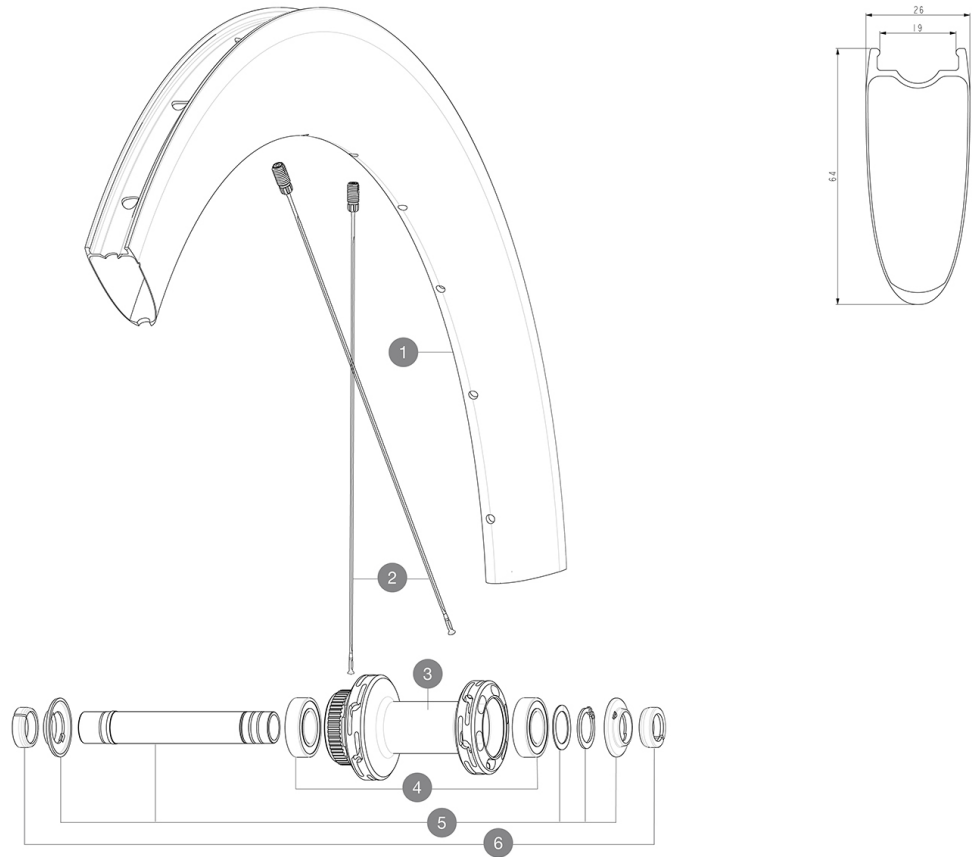

# MAVIC COSMIC SL 65 DISC

## REFERENCES WHEELS

F90311 COS SL 65 CL 700 12X100

ASTM CATEGORY 2 : road and offroad with jumps less than 15cm  
 Maximum tyre pressure: 4.4bar/64PSI with a 28mm tyre - 2.6bar/38PSI with a 64mm tyre  
 For a longer longevity of the wheel, Mavic recommends that the total weight supported by the wheels doesn't exceed 120kg, bike included  
 Maximum tyre pressure: 6.75bar/97PSI with a 23mm tyre - 3.8bar/55PSI with a 62mm tyre  
 Recommended tyre sizes: 25 to 32 mm  
 Max. Pressure: see indication on wheel and tyre. If they differ, use the lowest of the 2  
 Maximum tyre size: width 62mm - pressure max. 3.8Bar/55PSI

### WHEEL HUB

- Infinity Hub
- Body : aluminum

### WHEEL WEIGHTS

820