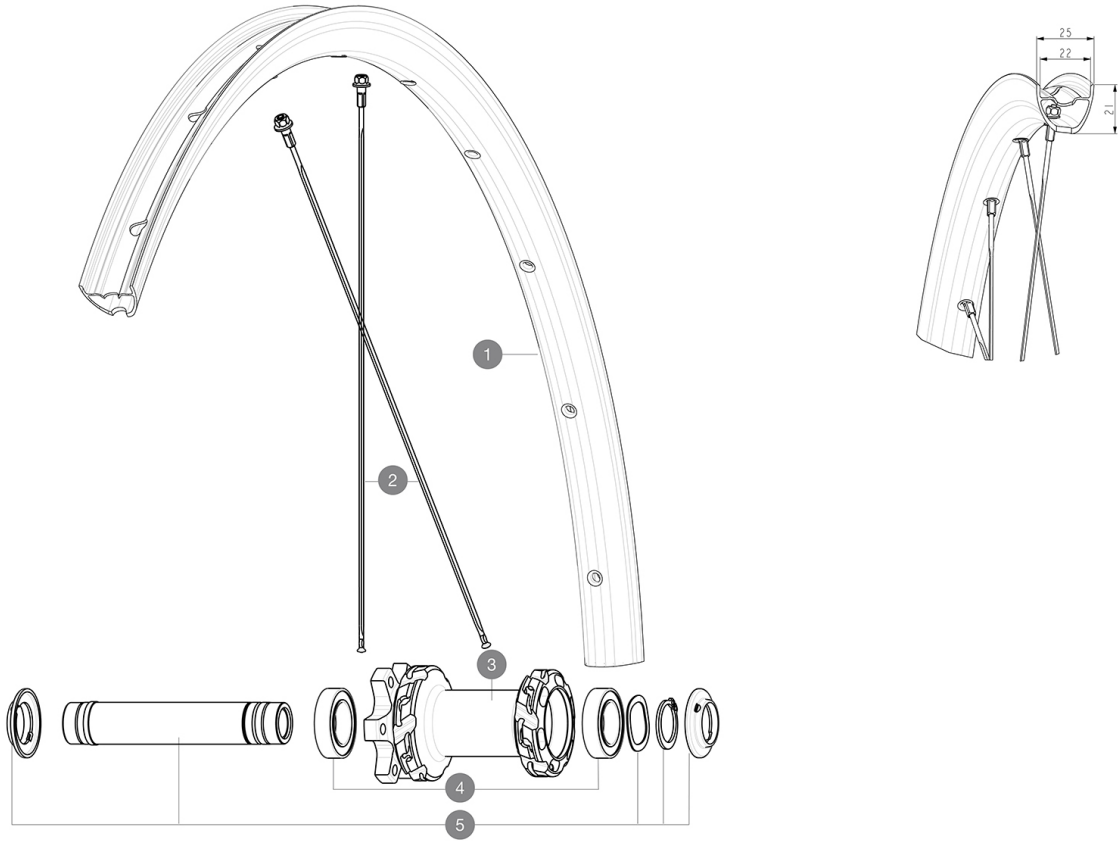

# MAVIC ALLROAD S DISC EBM

1  
2021  
FRONT

Recommended tyre sizes: 28 to 64 mm (1.1" to 2.5")

## REFERENCES WHEELS

F91081 ALLR S EBM INT 700

## SPOKES

2	V4162701	Kit 12 Front EBM Allroad S flat spoke 294 + steel nipple
---	----------	--

## HUB SHELLS

3	N/A	HUB BODY
4	V2500901	KIT BEARINGS 18x30x7 + WAVED WASHER + CLIP
5	V2375501	Kit QRM auto front axle 100x12/15mm D6T

**MAVIC** ***ALLROAD S DISC EBM***

***Specifications***

WHEEL WEIGHTS