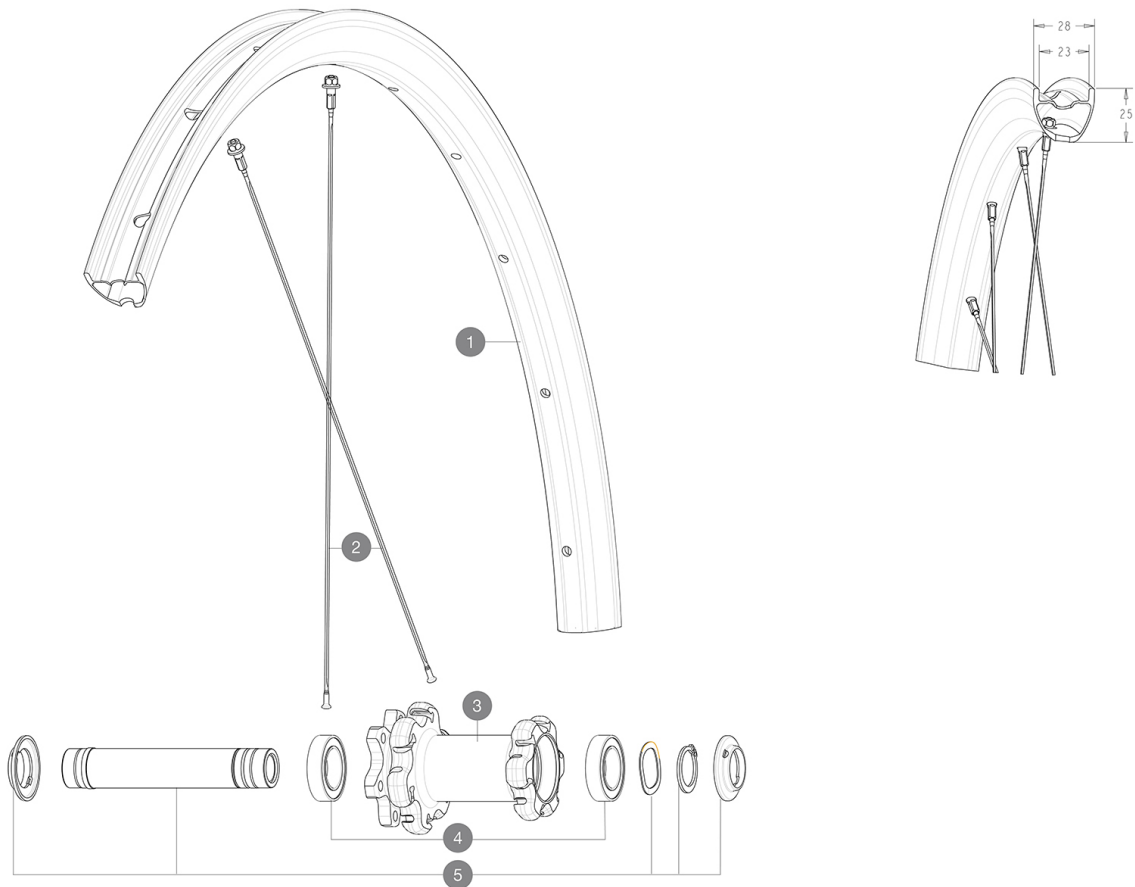

REFERENCES WHEELS

RIMS

&NBSP;:

1	V4092410	Kit Front rim EBM Allroad Pro Carbon SL while stock lasts
	V2620101	UST RIM TAPE 25mm (for 21-24mm wide rim)

SPOKES

2	V3821801	KIT 12 FRIT/REAR CROSSMAX PRO CARBON 29" EXTRA FLAT SPOKE 29
----------	----------	--

HUB SHELLS

3	N/A	HUB BODY
4	V2500901	KIT BEARINGS 18x30x7 + WAVED WASHER + CLIP
5	V2375501	Kit QRM auto front axle 100x12/15mm D6T

MAVIC ***ALLROAD PRO CARBON SL DISC EBM******Specifications*****VERSIONS**

• Freewheel : Shimano/Sram

WHEEL WEIGHTS